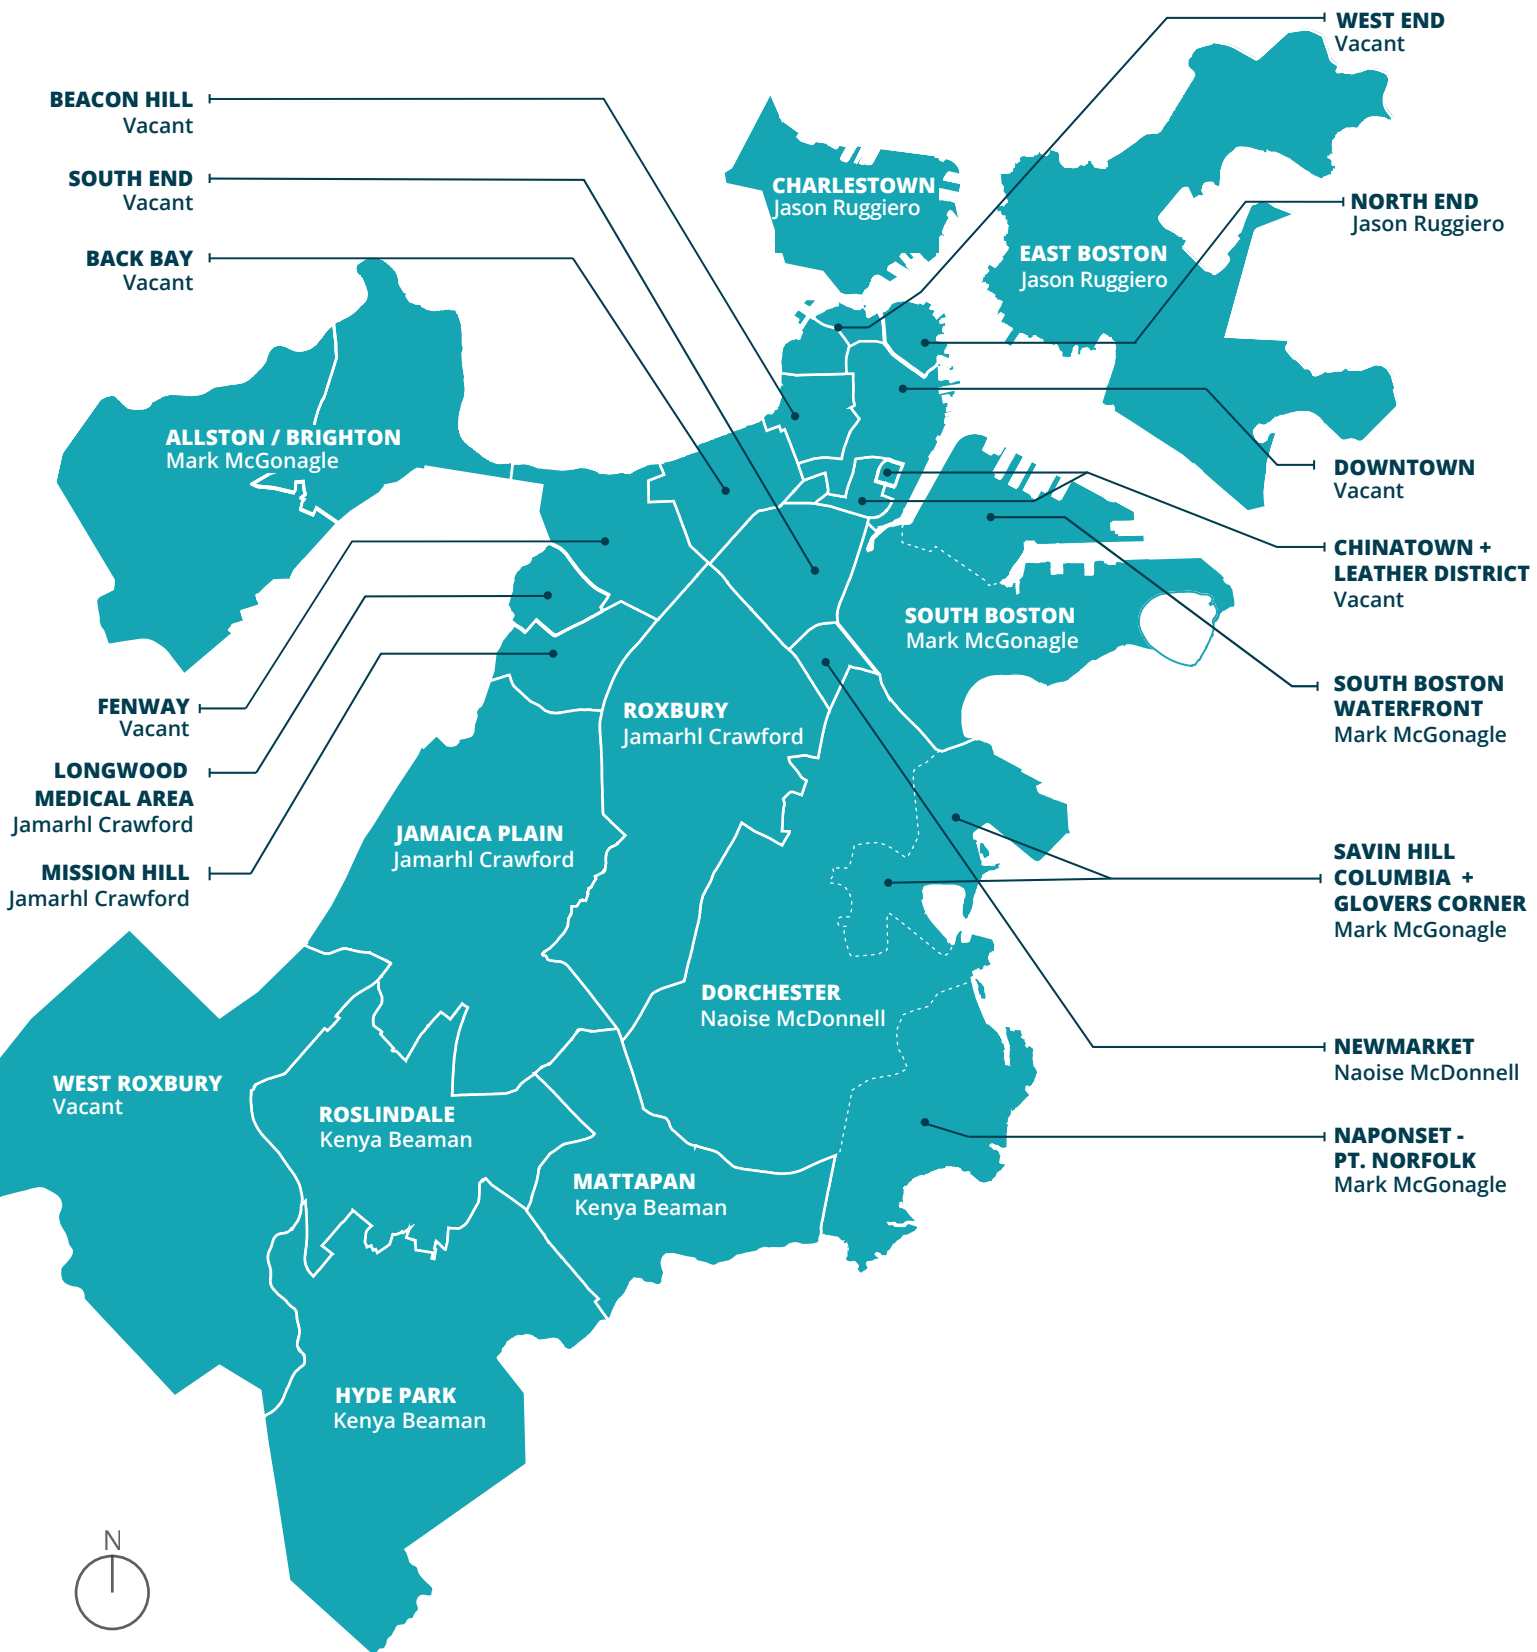

Community Engagement Managers by Geography

Community Engagement Managers by Geography

Neighborhood	Manager	Email
Allston-Brighton	Mark McGonagle	mark.mcgonagle@boston.gov
Back Bay	Vacant	
Beacon Hill	Vacant	
Charlestown	Jason Ruggiero	jason.ruggiero@boston.gov
Chinatown	Vacant	
Dorchester	Naoise McDonnell	naoise.mcdonnell@boston.gov
Dorchester - Savin Hill, Columbia, Glovers Corner	Mark McGonagle	mark.mcgonagle@boston.gov
Dorchester- Neponset Pt. Norfolk	Mark McGonagle	mark.mcgonagle@boston.gov
Downtown	Vacant	
East Boston	Jason Ruggiero	jason.ruggiero@boston.gov
Fenway	Vacant	
Hyde Park	Kenya Beaman	kenya.p.beaman@boston.gov
Jamaica Plain	Jamarhl Crawford	jamarhl.crawford@boston.gov
Longwood Medical Area	Jamarhl Crawford	jamarhl.crawford@boston.gov
Mattapan	Kenya Beaman	kenya.p.beaman@boston.gov
Mission Hill	Jamarhl Crawford	jamarhl.crawford@boston.gov
Newmarket	Naoise McDonnell	naoise.mcdonnell@boston.gov
North End	Jason Ruggiero	jason.ruggiero@boston.gov
Roslindale	Kenya Beaman	kenya.p.beaman@boston.gov
Roxbury	Jamarhl Crawford	jamarhl.crawford@boston.gov
South Boston	Mark McGonagle	mark.mcgonagle@boston.gov
South Boston Waterfront	Mark McGonagle	mark.mcgonagle@boston.gov
South End	Vacant	
West End	Vacant	
West Roxbury	Vacant	