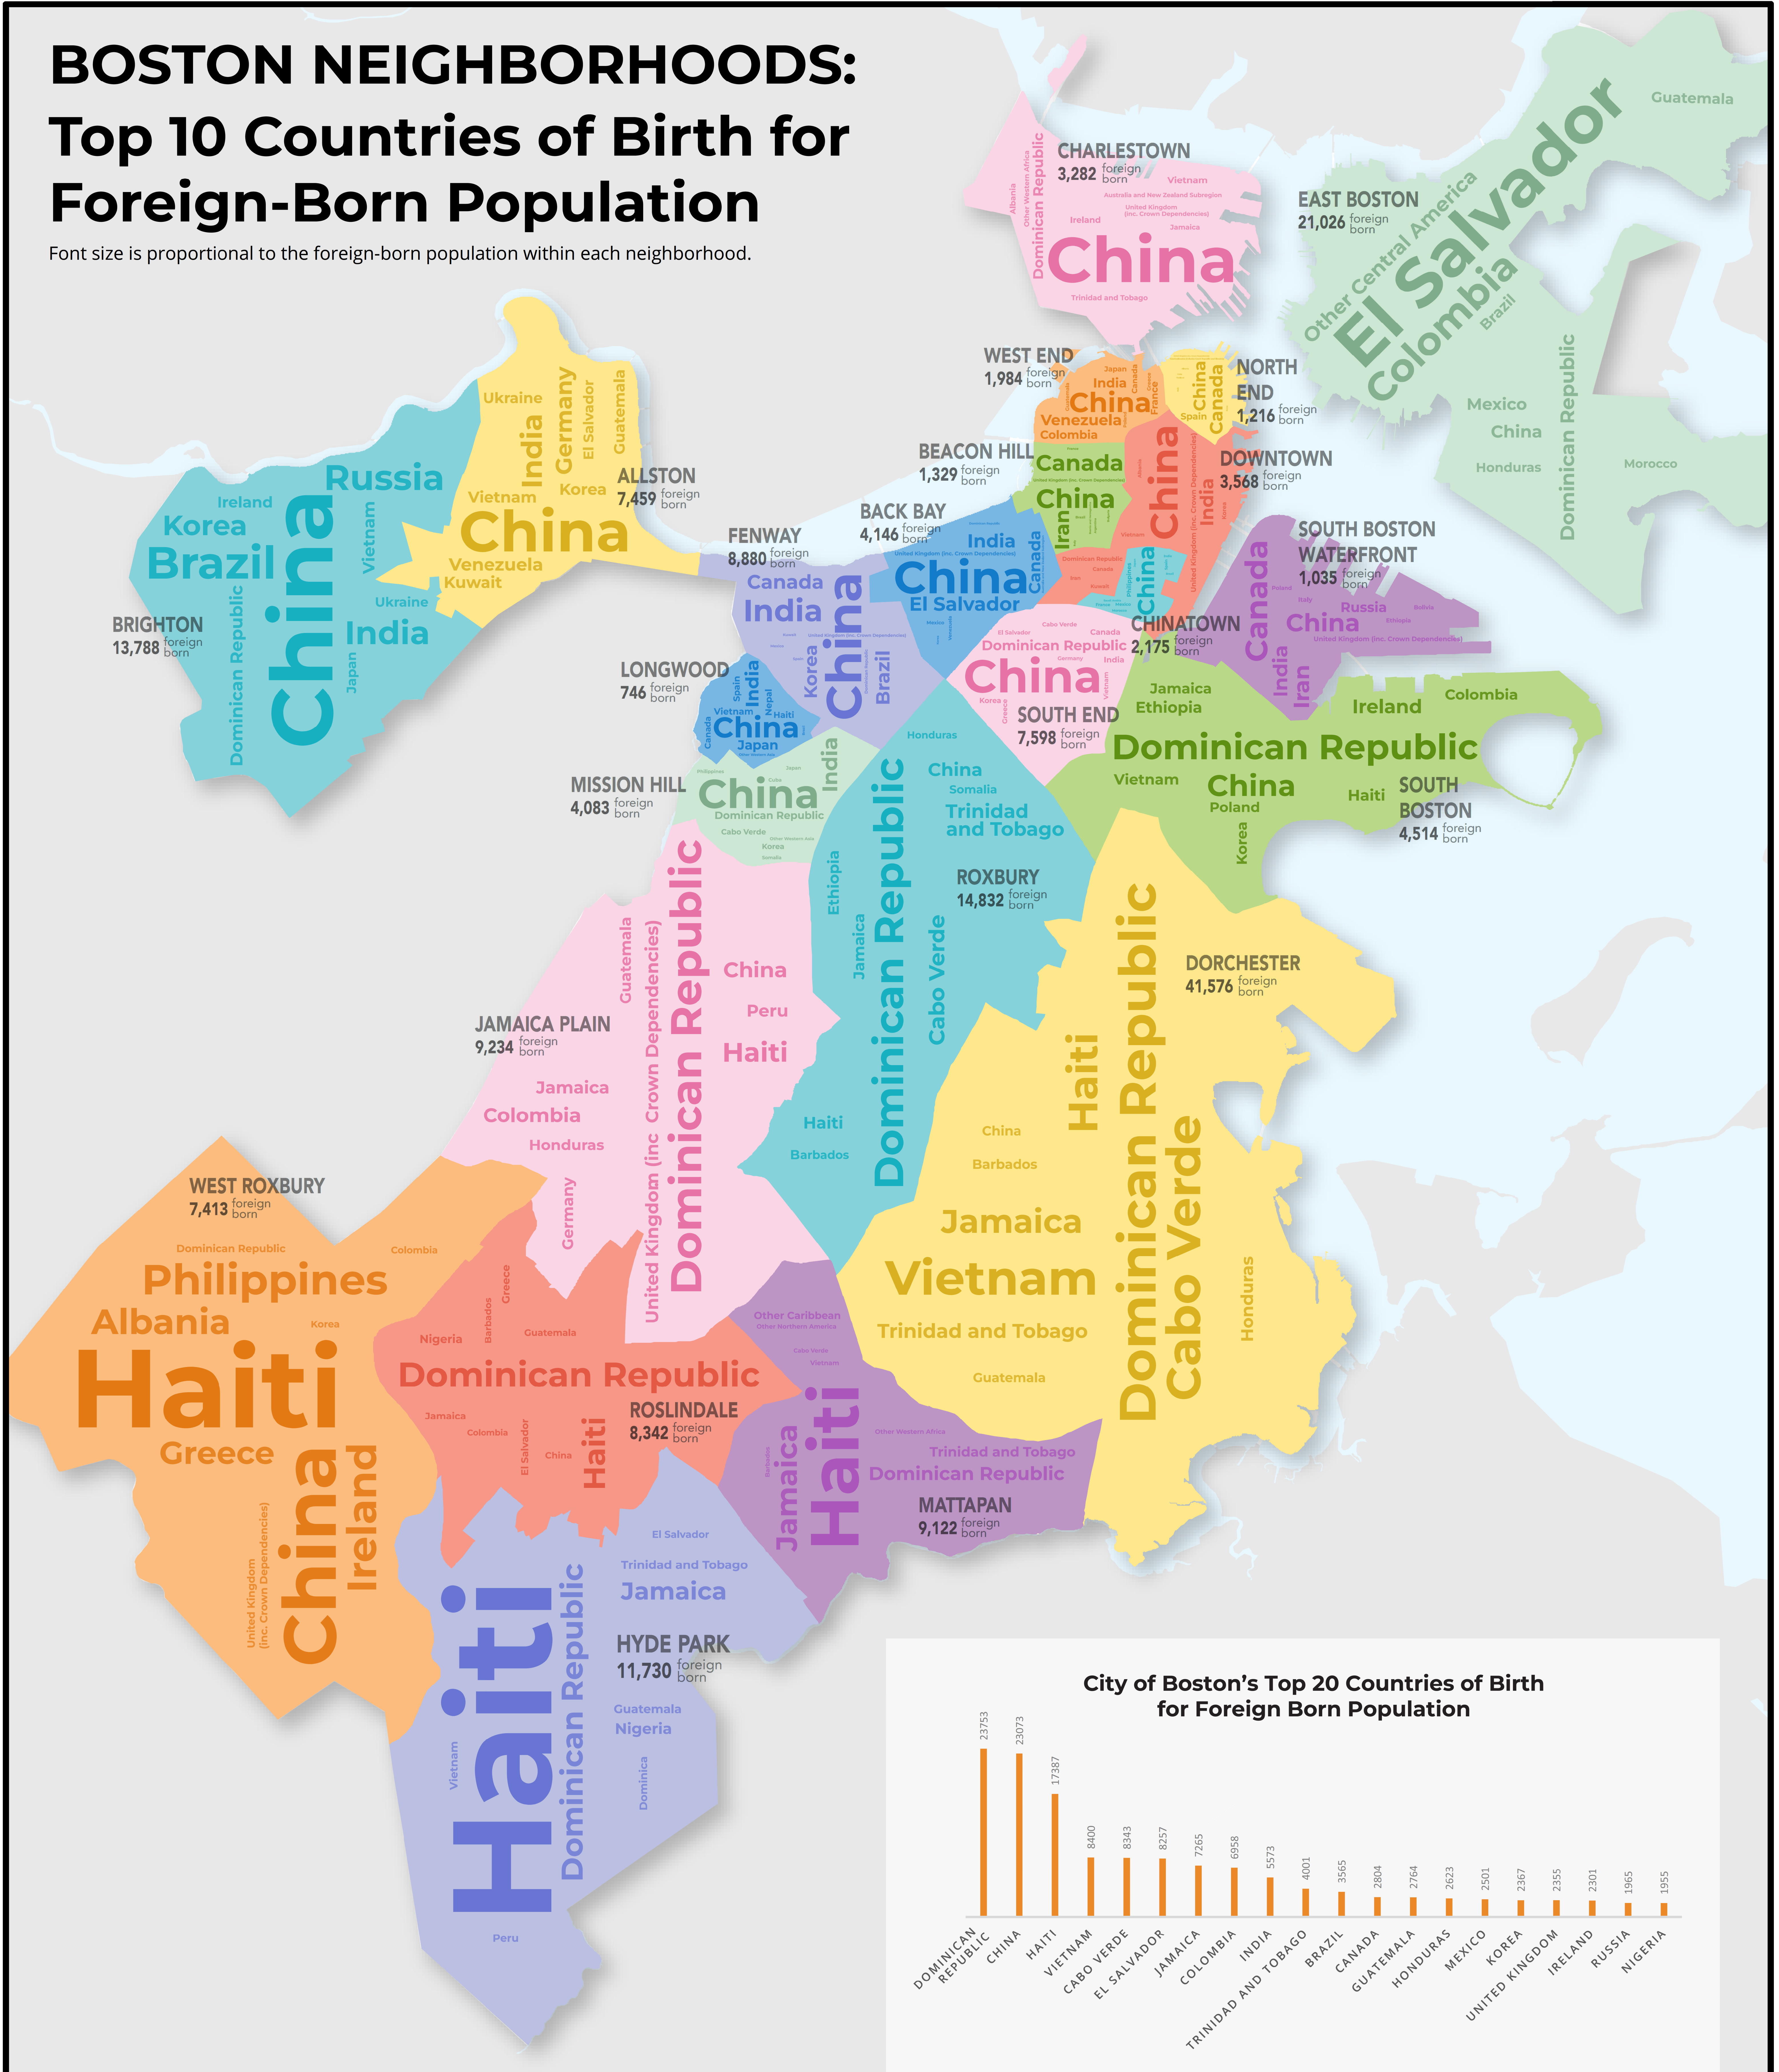

# BOSTON NEIGHBORHOODS: Top 10 Countries of Birth for Foreign-Born Population

Font size is proportional to the foreign-born population within each neighborhood.

Source: U.S. Census Bureau, 2017-2021 American Community Survey. Neighborhood boundaries based on a combination of Census Tracts, Zip Codes, and Zoning Districts. Map produced by BPDA GIS Lab. Data by BPDA Research Division. November 2023. boston planning & development agency