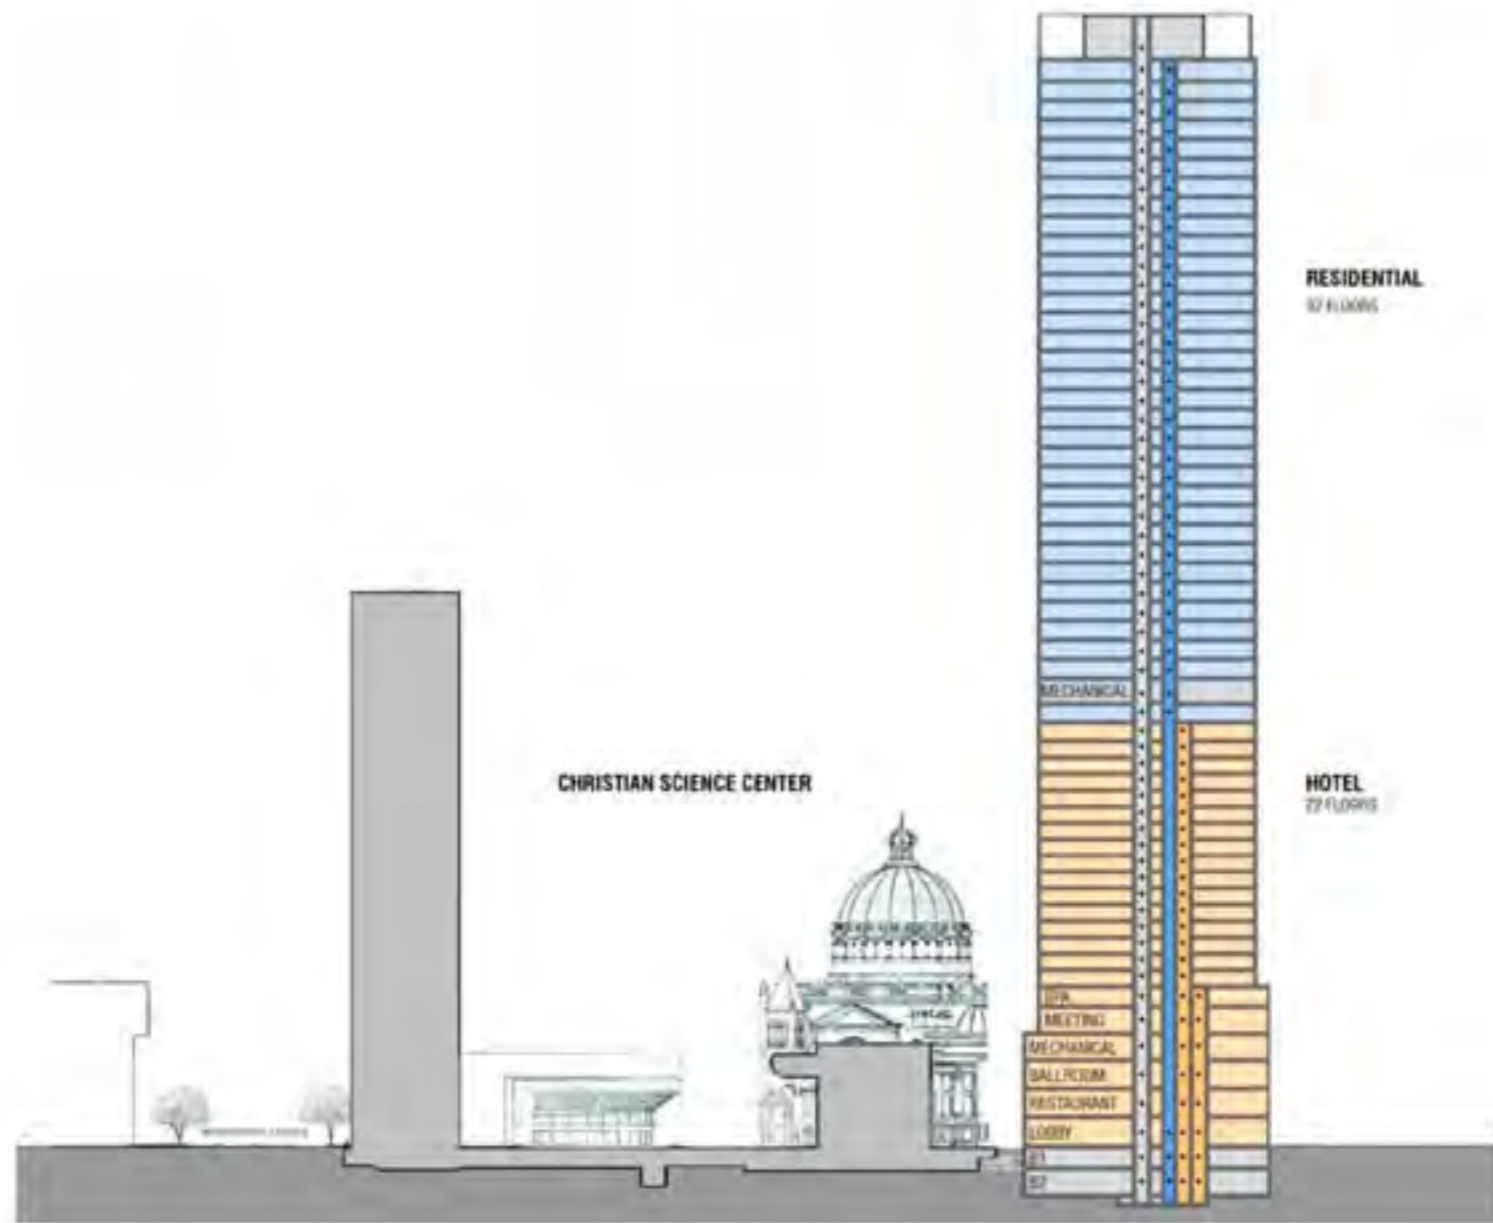

Belvidere/Dalton Project

Boston, MA

06 August 2013

Belvidere/Dalton Mid-Rise Site

Requested Zoning Code Height of 285' plus Mechanical Penthouse

PDA Master Plan Approved Zoning Code Height of 251' plus Mechanical Penthouse

Belvidere/Dalton High-Rise Site

Requested Zoning Code Height of 691' plus Mechanical Penthouse

PDA Master Plan Approved Zoning Code Height of 512' plus Mechanical Penthouse

Huntington Ave. Site

PDA Master Plan Approved Zoning Code Height of 291' plus Mechanical Penthouse

Residential Floor Plan - 5 Units/Floor

Guest Room Floors 7-19 Plan - 16 Rooms/Floor

HILTON HOTEL

SHERATON HOTEL

MID-RISE

HIGH-RISE

COLONNADE

BELVIDERE/DALTON PARK
MVVA

Quercus robur 'Fastigiata'
PLANTING

Section A

1600 Pennsylvania Ave, Washington D.C.

Liriope muscari

BELVIDERE/DALTON PARK
MVVA

BELVIDERE STREET TREE PLANT BEDS

HIGH-RISE

London PlaneTree