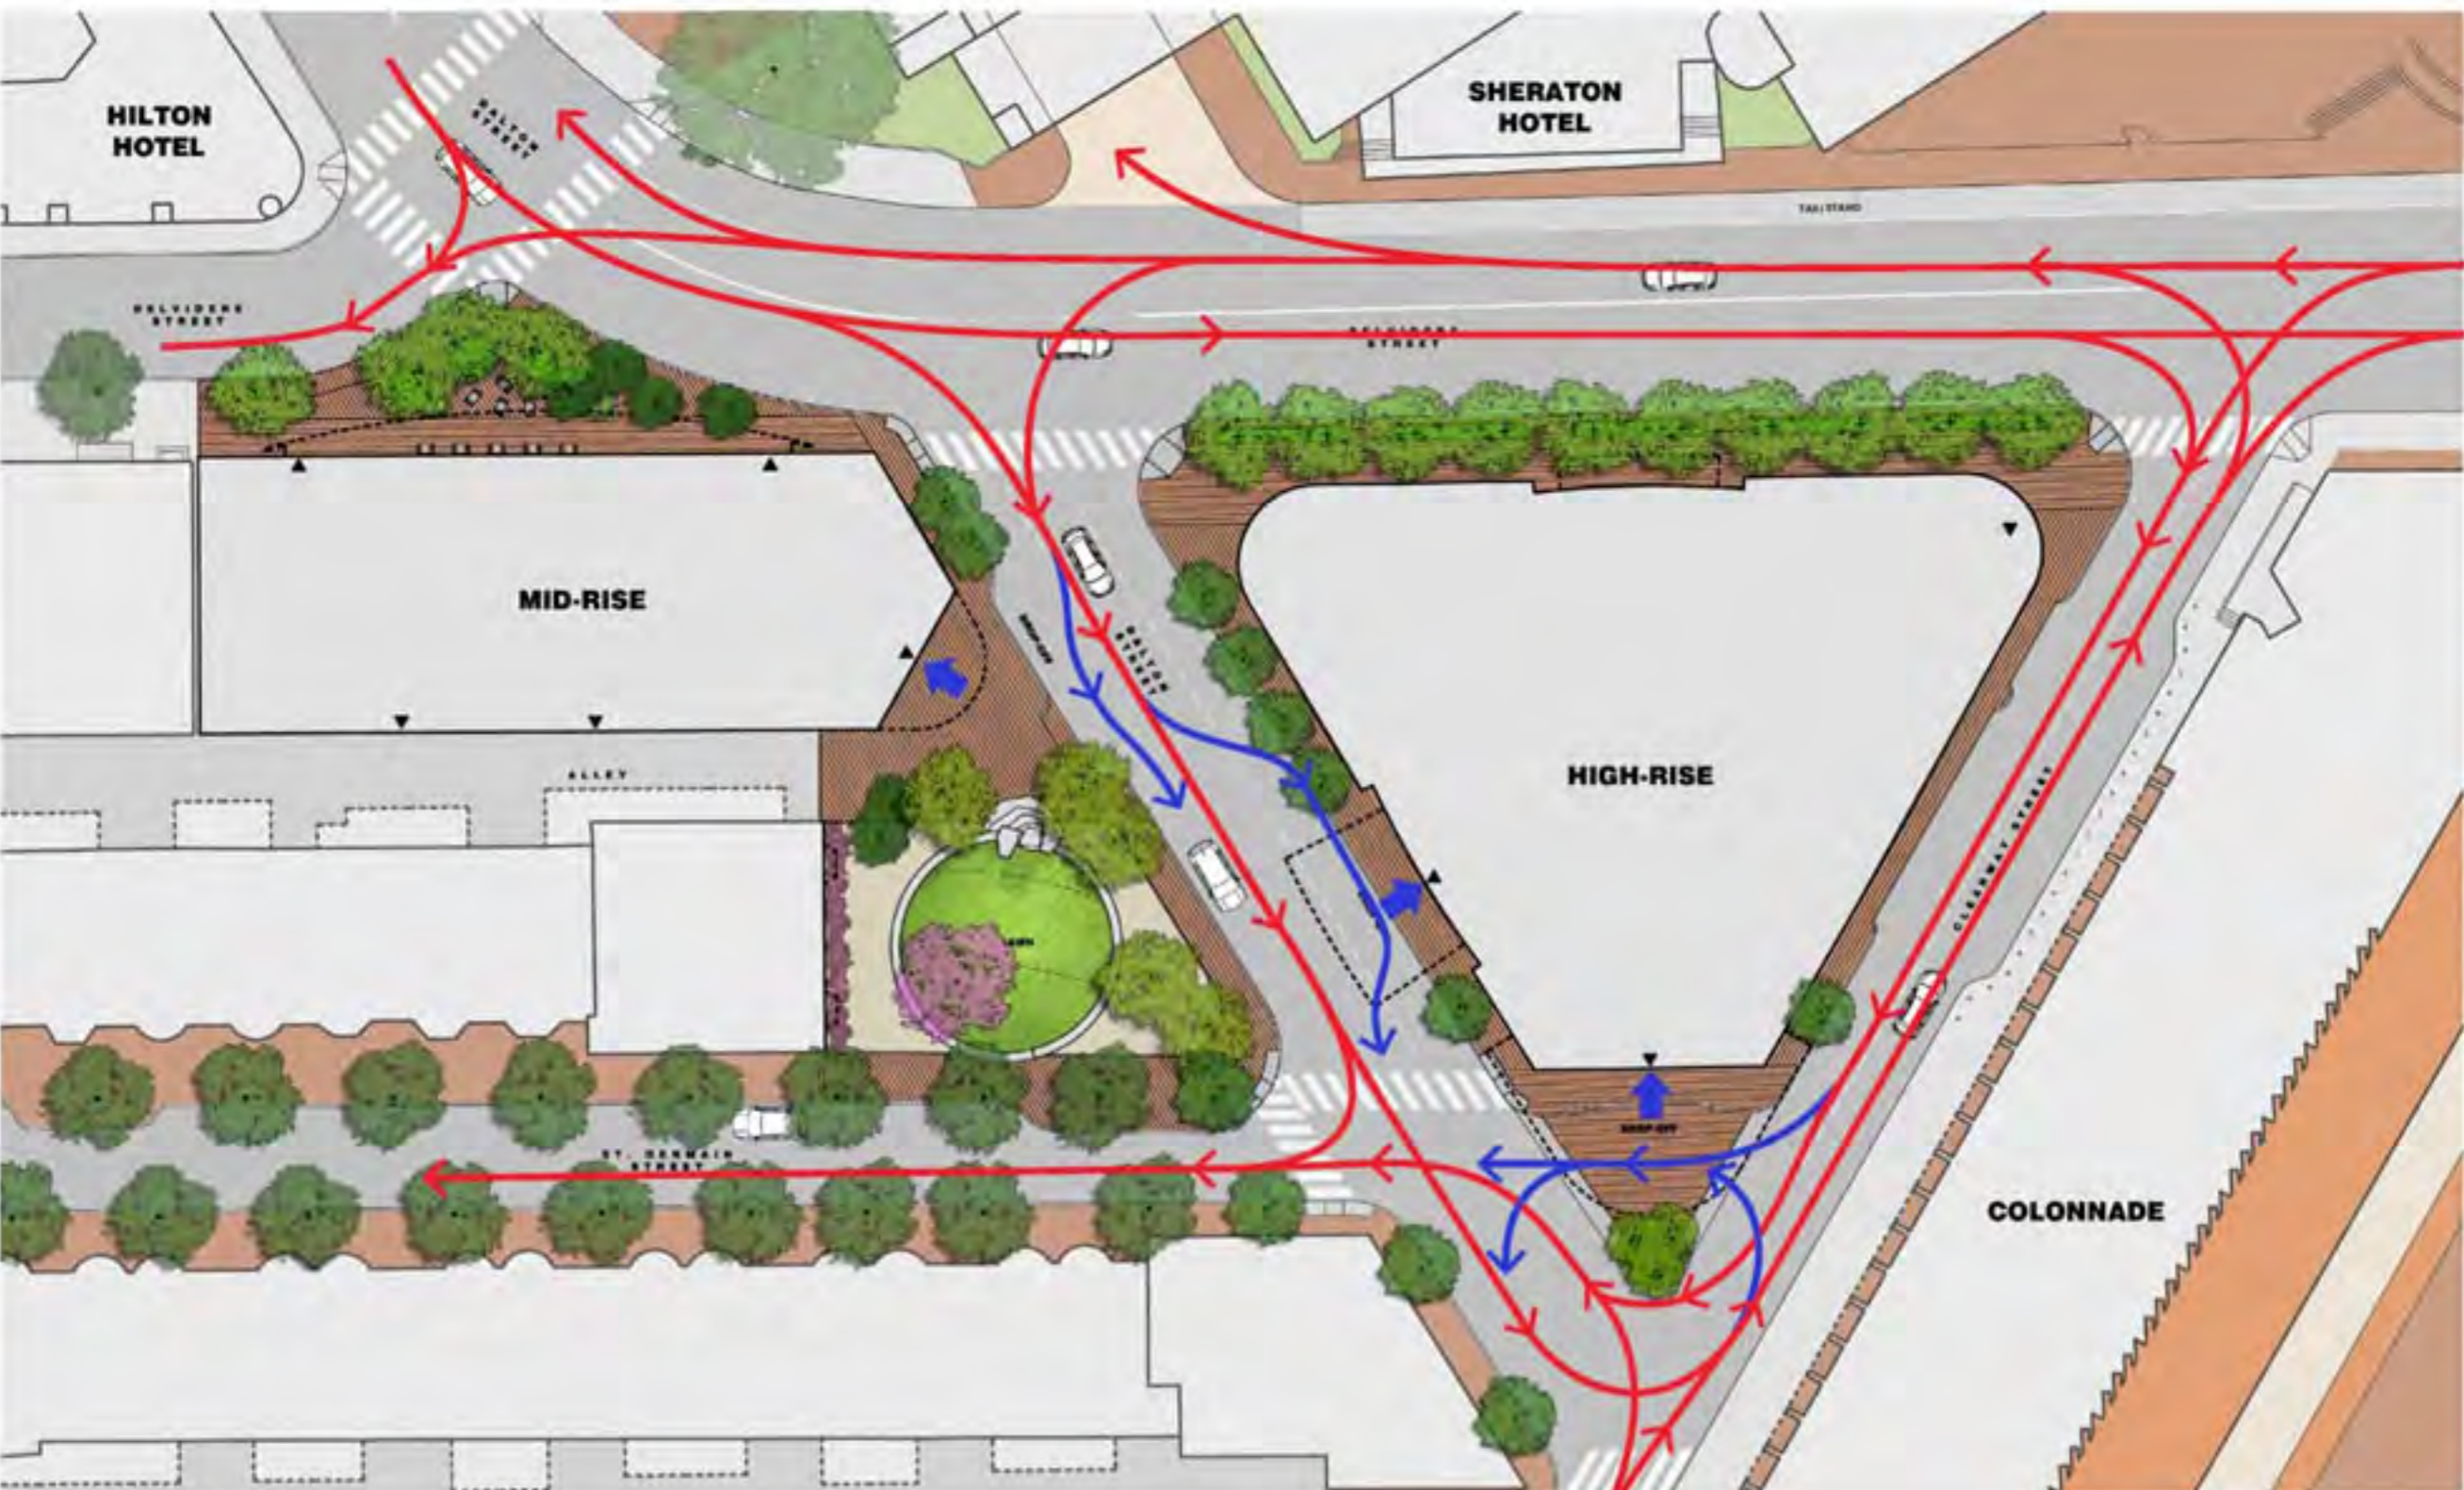

SITE PLAN

BELVIDERE/DALTON PARK
MVVA

SITE PLAN

BELVIDERE/DALTON PARK
MVVA

SITE PLAN

BELVIDERE/DALTON PARK
MVA

SITE PLAN

St. Germain Street

Quercus robur 'Fastigiata'
PLANTING

Section A

1600 Pennsylvania Ave, Washington D.C.

Liriope muscari

BELVIDERE/DALTON PARK
MVVA

BELVIDERE STREET TREE PLANT BEDS

HIGH-RISE

London PlaneTree