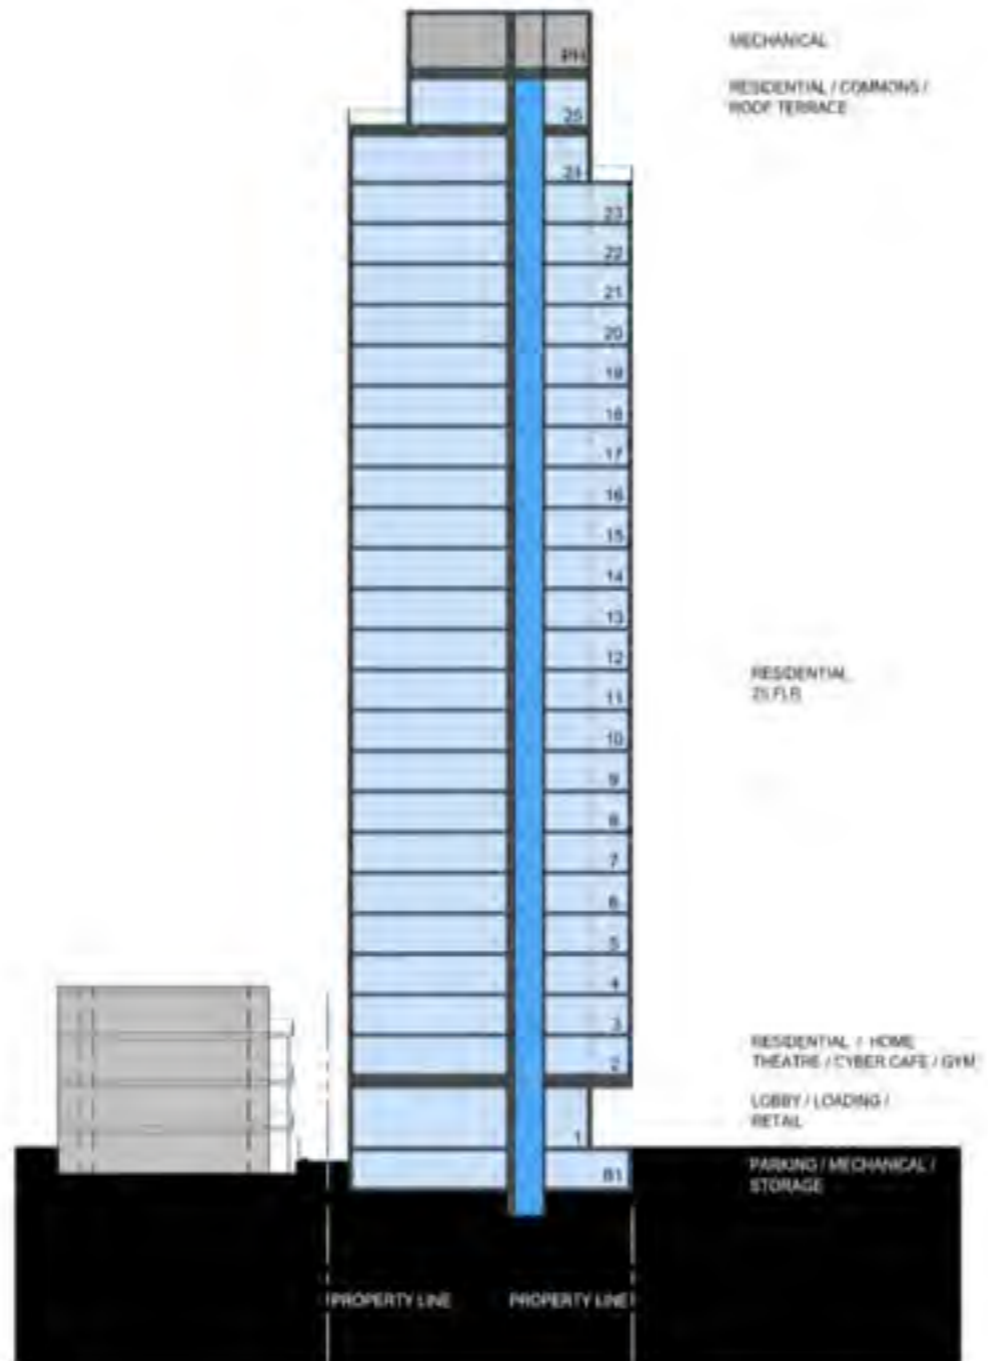

Belvidere/Dalton Project

Boston, MA

06 August 2013

Belvidere/Dalton Mid-Rise Site

Requested Zoning Code Height of 285' plus Mechanical Penthouse

PDA Master Plan Approved Zoning Code Height of 251' plus Mechanical Penthouse

Belvidere/Dalton High-Rise Site

Requested Zoning Code Height of 691' plus Mechanical Penthouse

PDA Master Plan Approved Zoning Code Height of 512' plus Mechanical Penthouse

Huntington Ave. Site

PDA Master Plan Approved Zoning Code Height of 291' plus Mechanical Penthouse

Residential Floor Plan - 5 Units/Floor

Guest Room Floors 7-19 Plan - 16 Rooms/Floor

HILTON HOTEL

SHERATON HOTEL

MID-RISE

HIGH-RISE

COLONNADE

BELVIDERE/DALTON PARK
MVVA

SITE PLAN

BELVIDERE/DALTON PARK
MVVA

SITE PLAN

BELVIDERE/DALTON PARK
MVVA

SITE PLAN

BELVIDERE/DALTON PARK
MVA

SITE PLAN

St. Germain Street