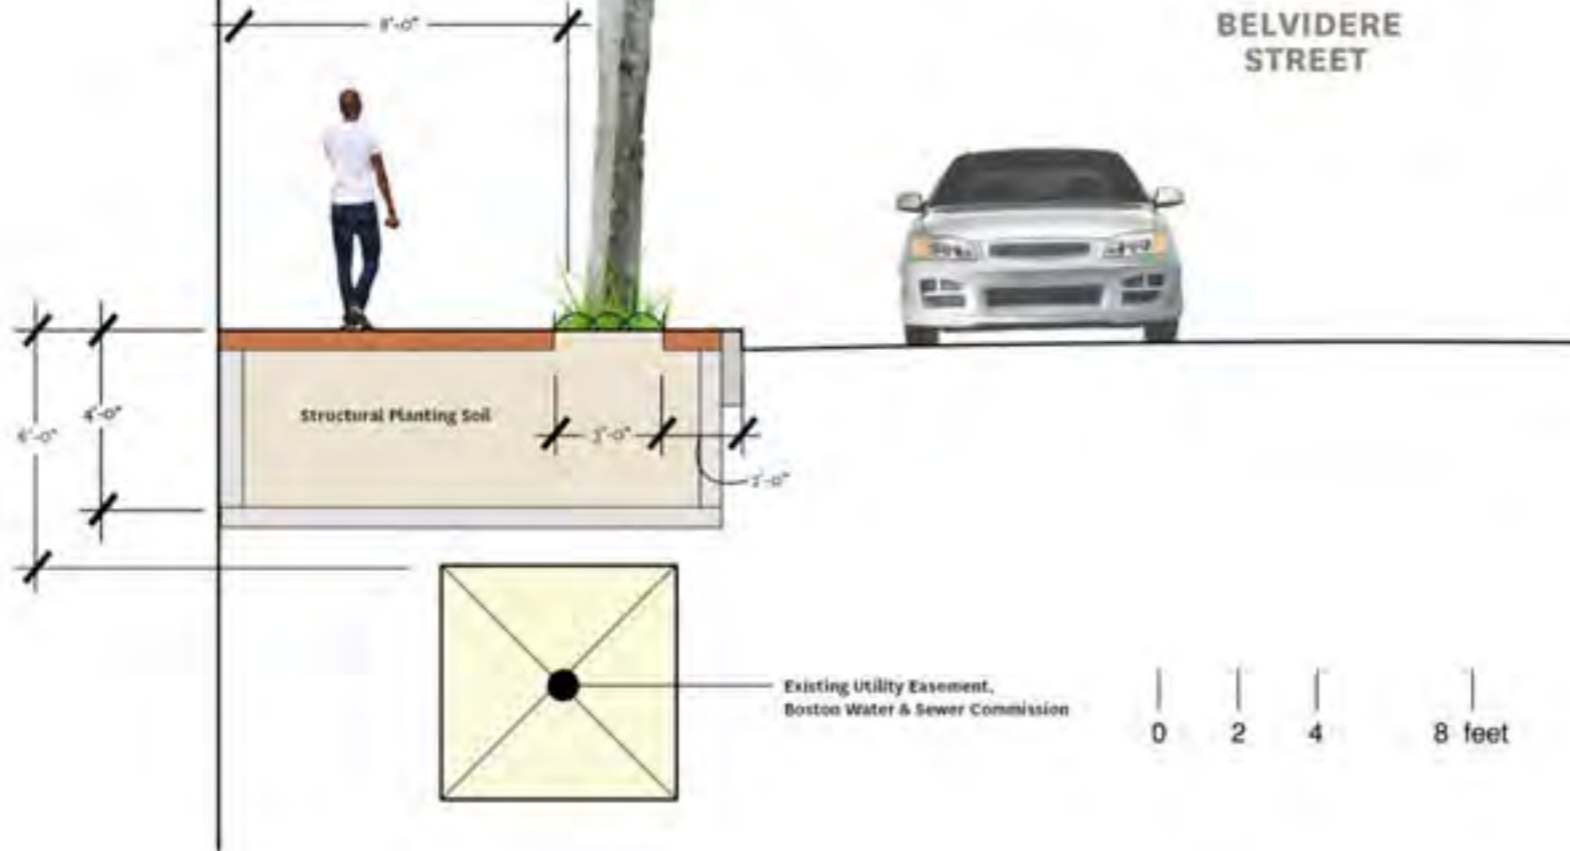

HIGH-RISE

London PlaneTree

BELVIDERE STREET

Section A