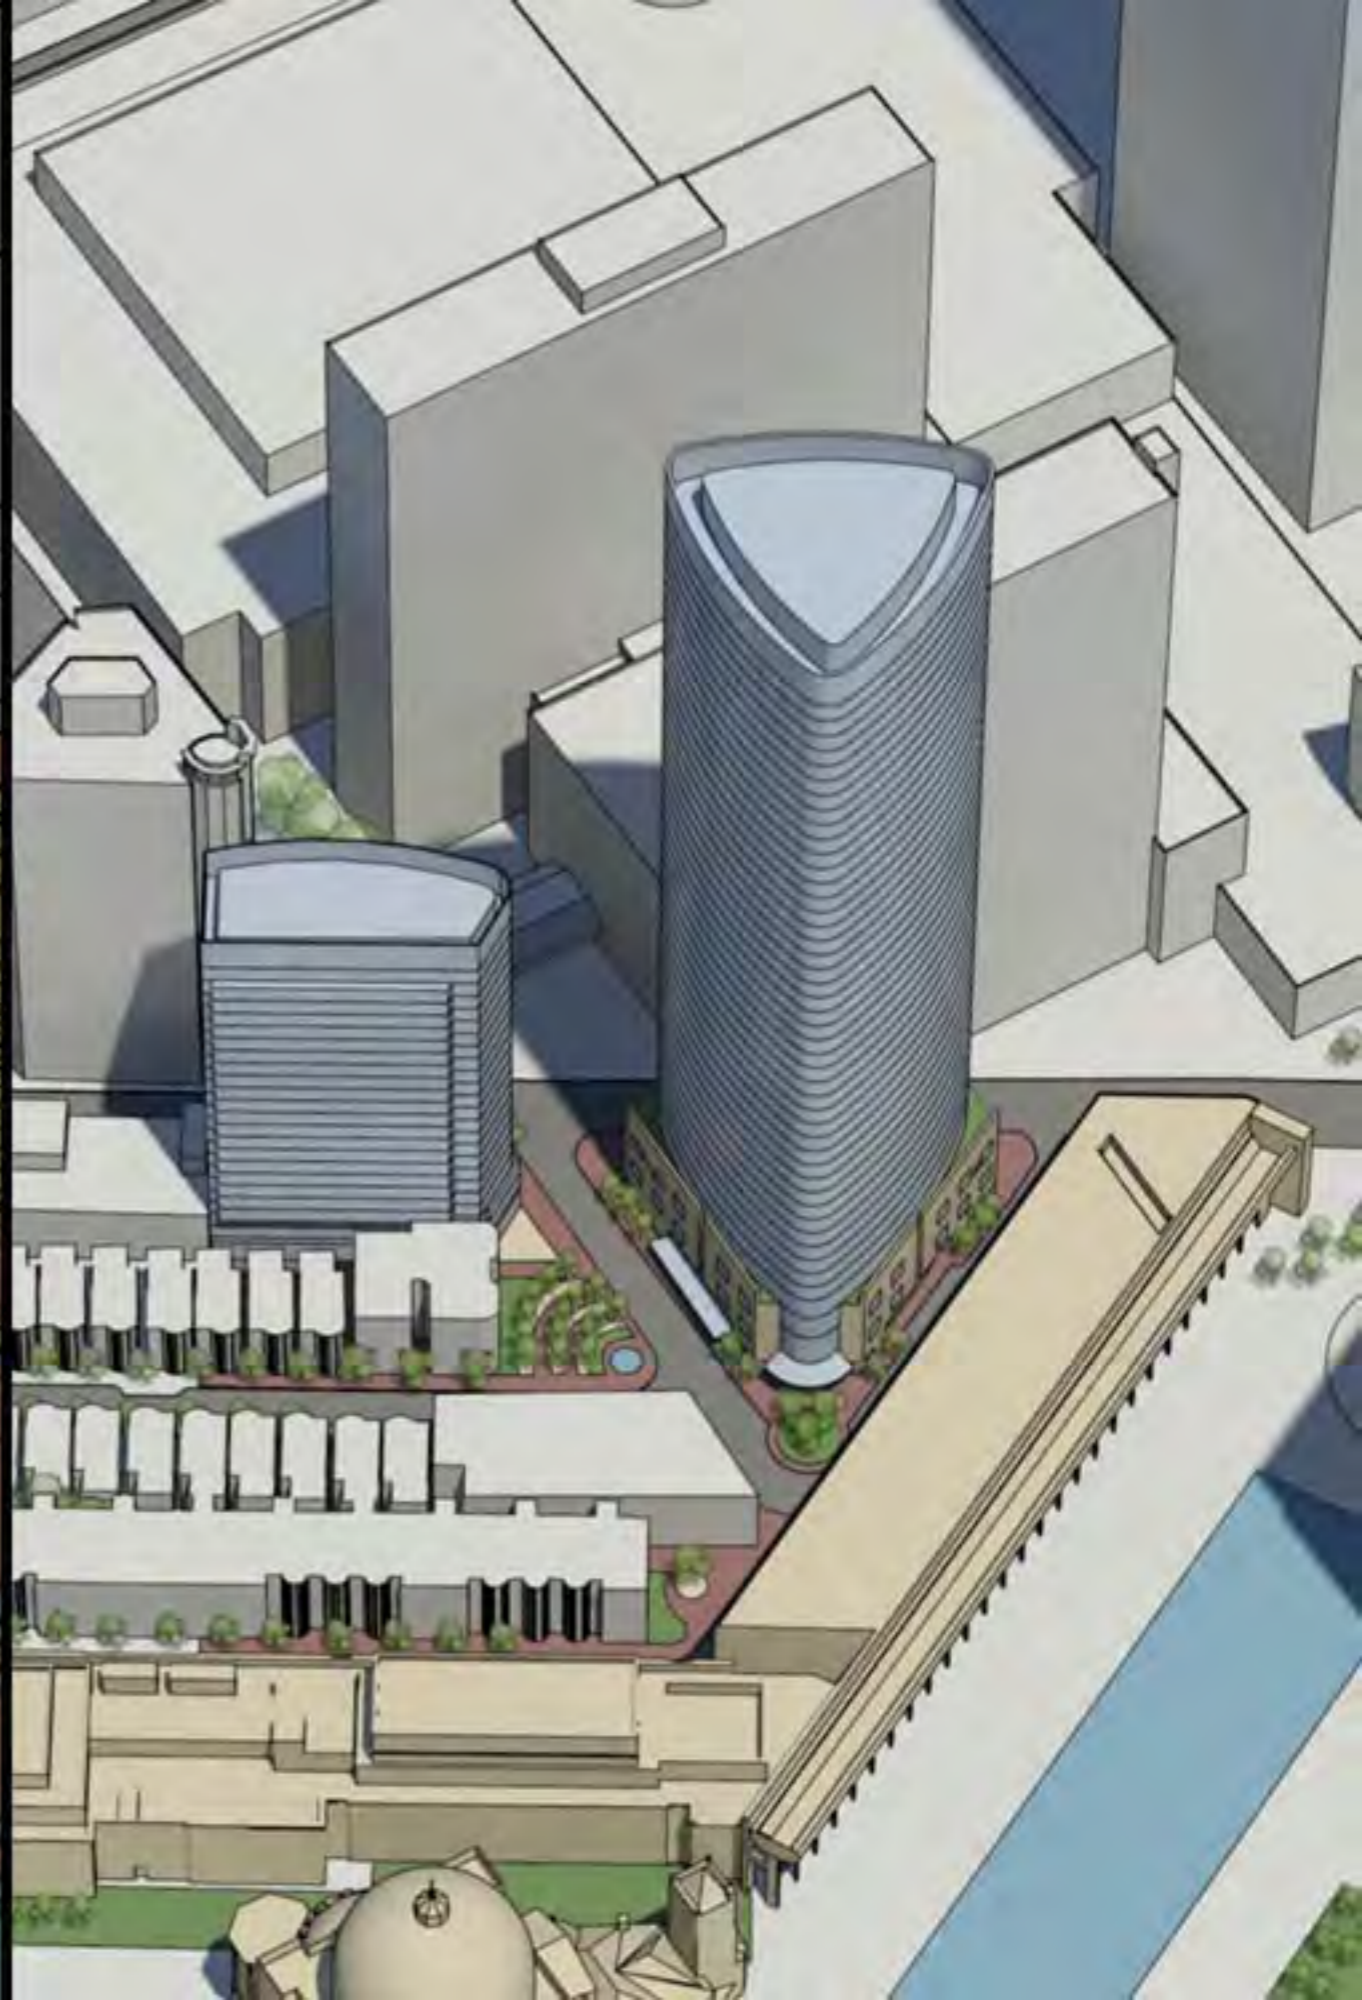

Belvidere/Dalton Project

Boston, MA

06 August 2013

Belvidere/Dalton Mid-Rise Site

Requested Zoning Code Height of 285' plus Mechanical Penthouse

PDA Master Plan Approved Zoning Code Height of 251' plus Mechanical Penthouse

Belvidere/Dalton High-Rise Site

Requested Zoning Code Height of 691' plus Mechanical Penthouse

PDA Master Plan Approved Zoning Code Height of 512' plus Mechanical Penthouse

Huntington Ave. Site

PDA Master Plan Approved Zoning Code Height of 291' plus Mechanical Penthouse