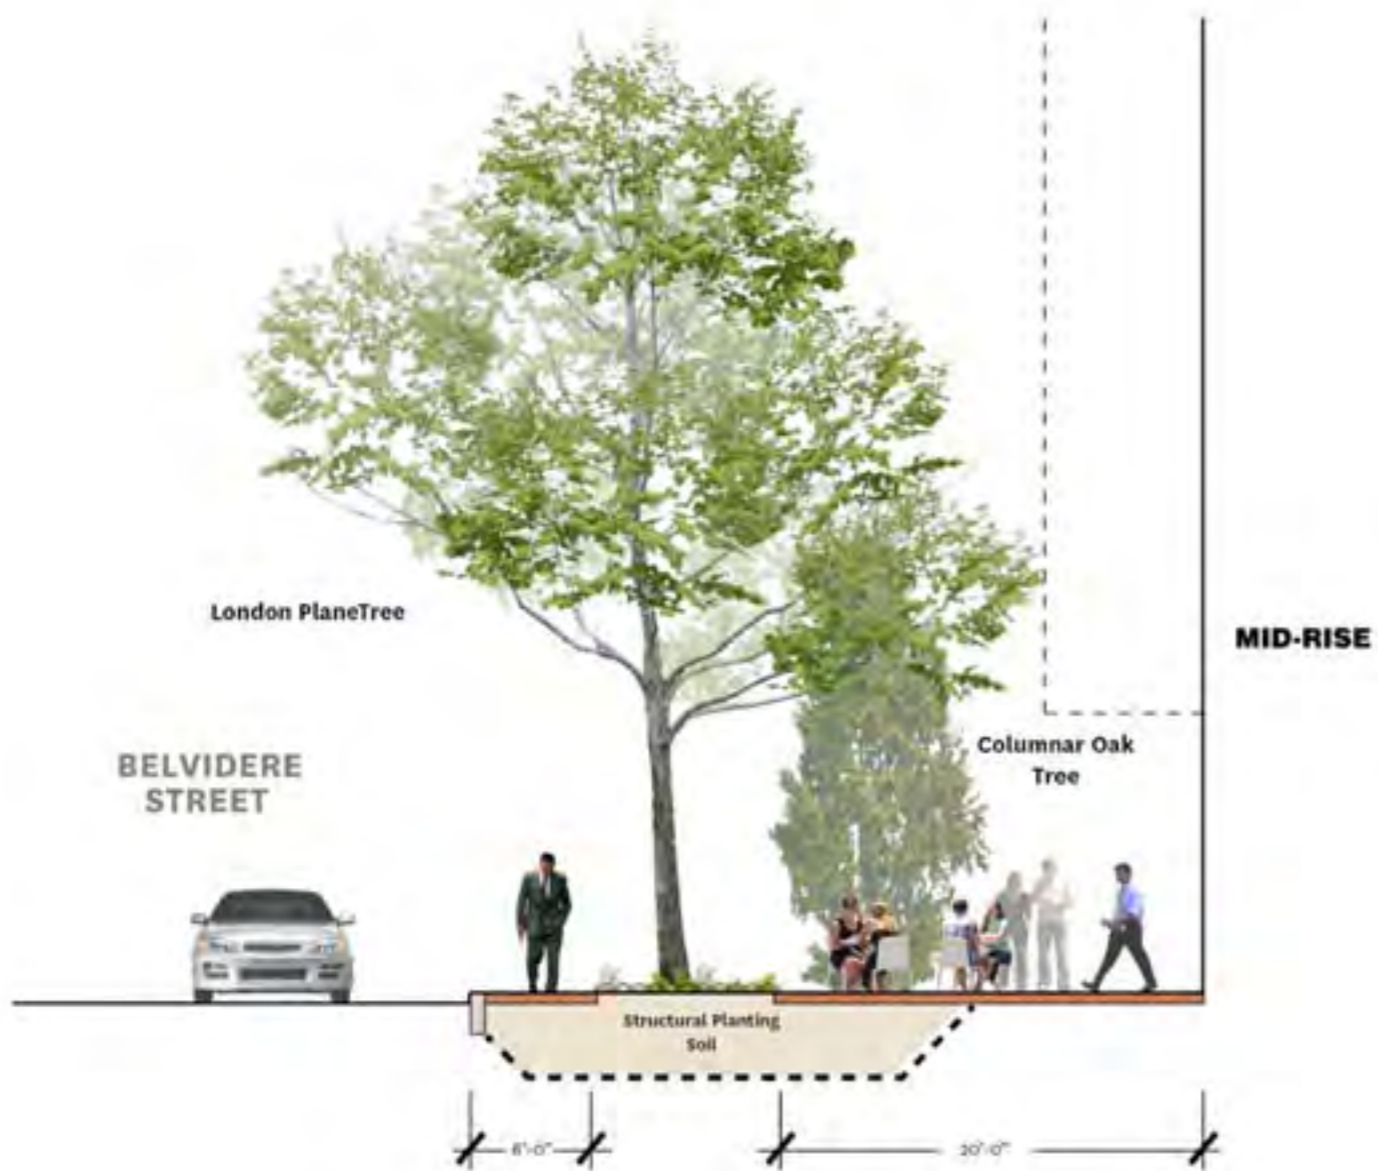

Quercus robur 'Fastigiata'
PLANTING

Section A

1600 Pennsylvania Ave, Washington D.C.

Liriope muscari

BELVIDERE/DALTON PARK
MVVA

BELVIDERE STREET TREE PLANT BEDS

HIGH-RISE

London PlaneTree