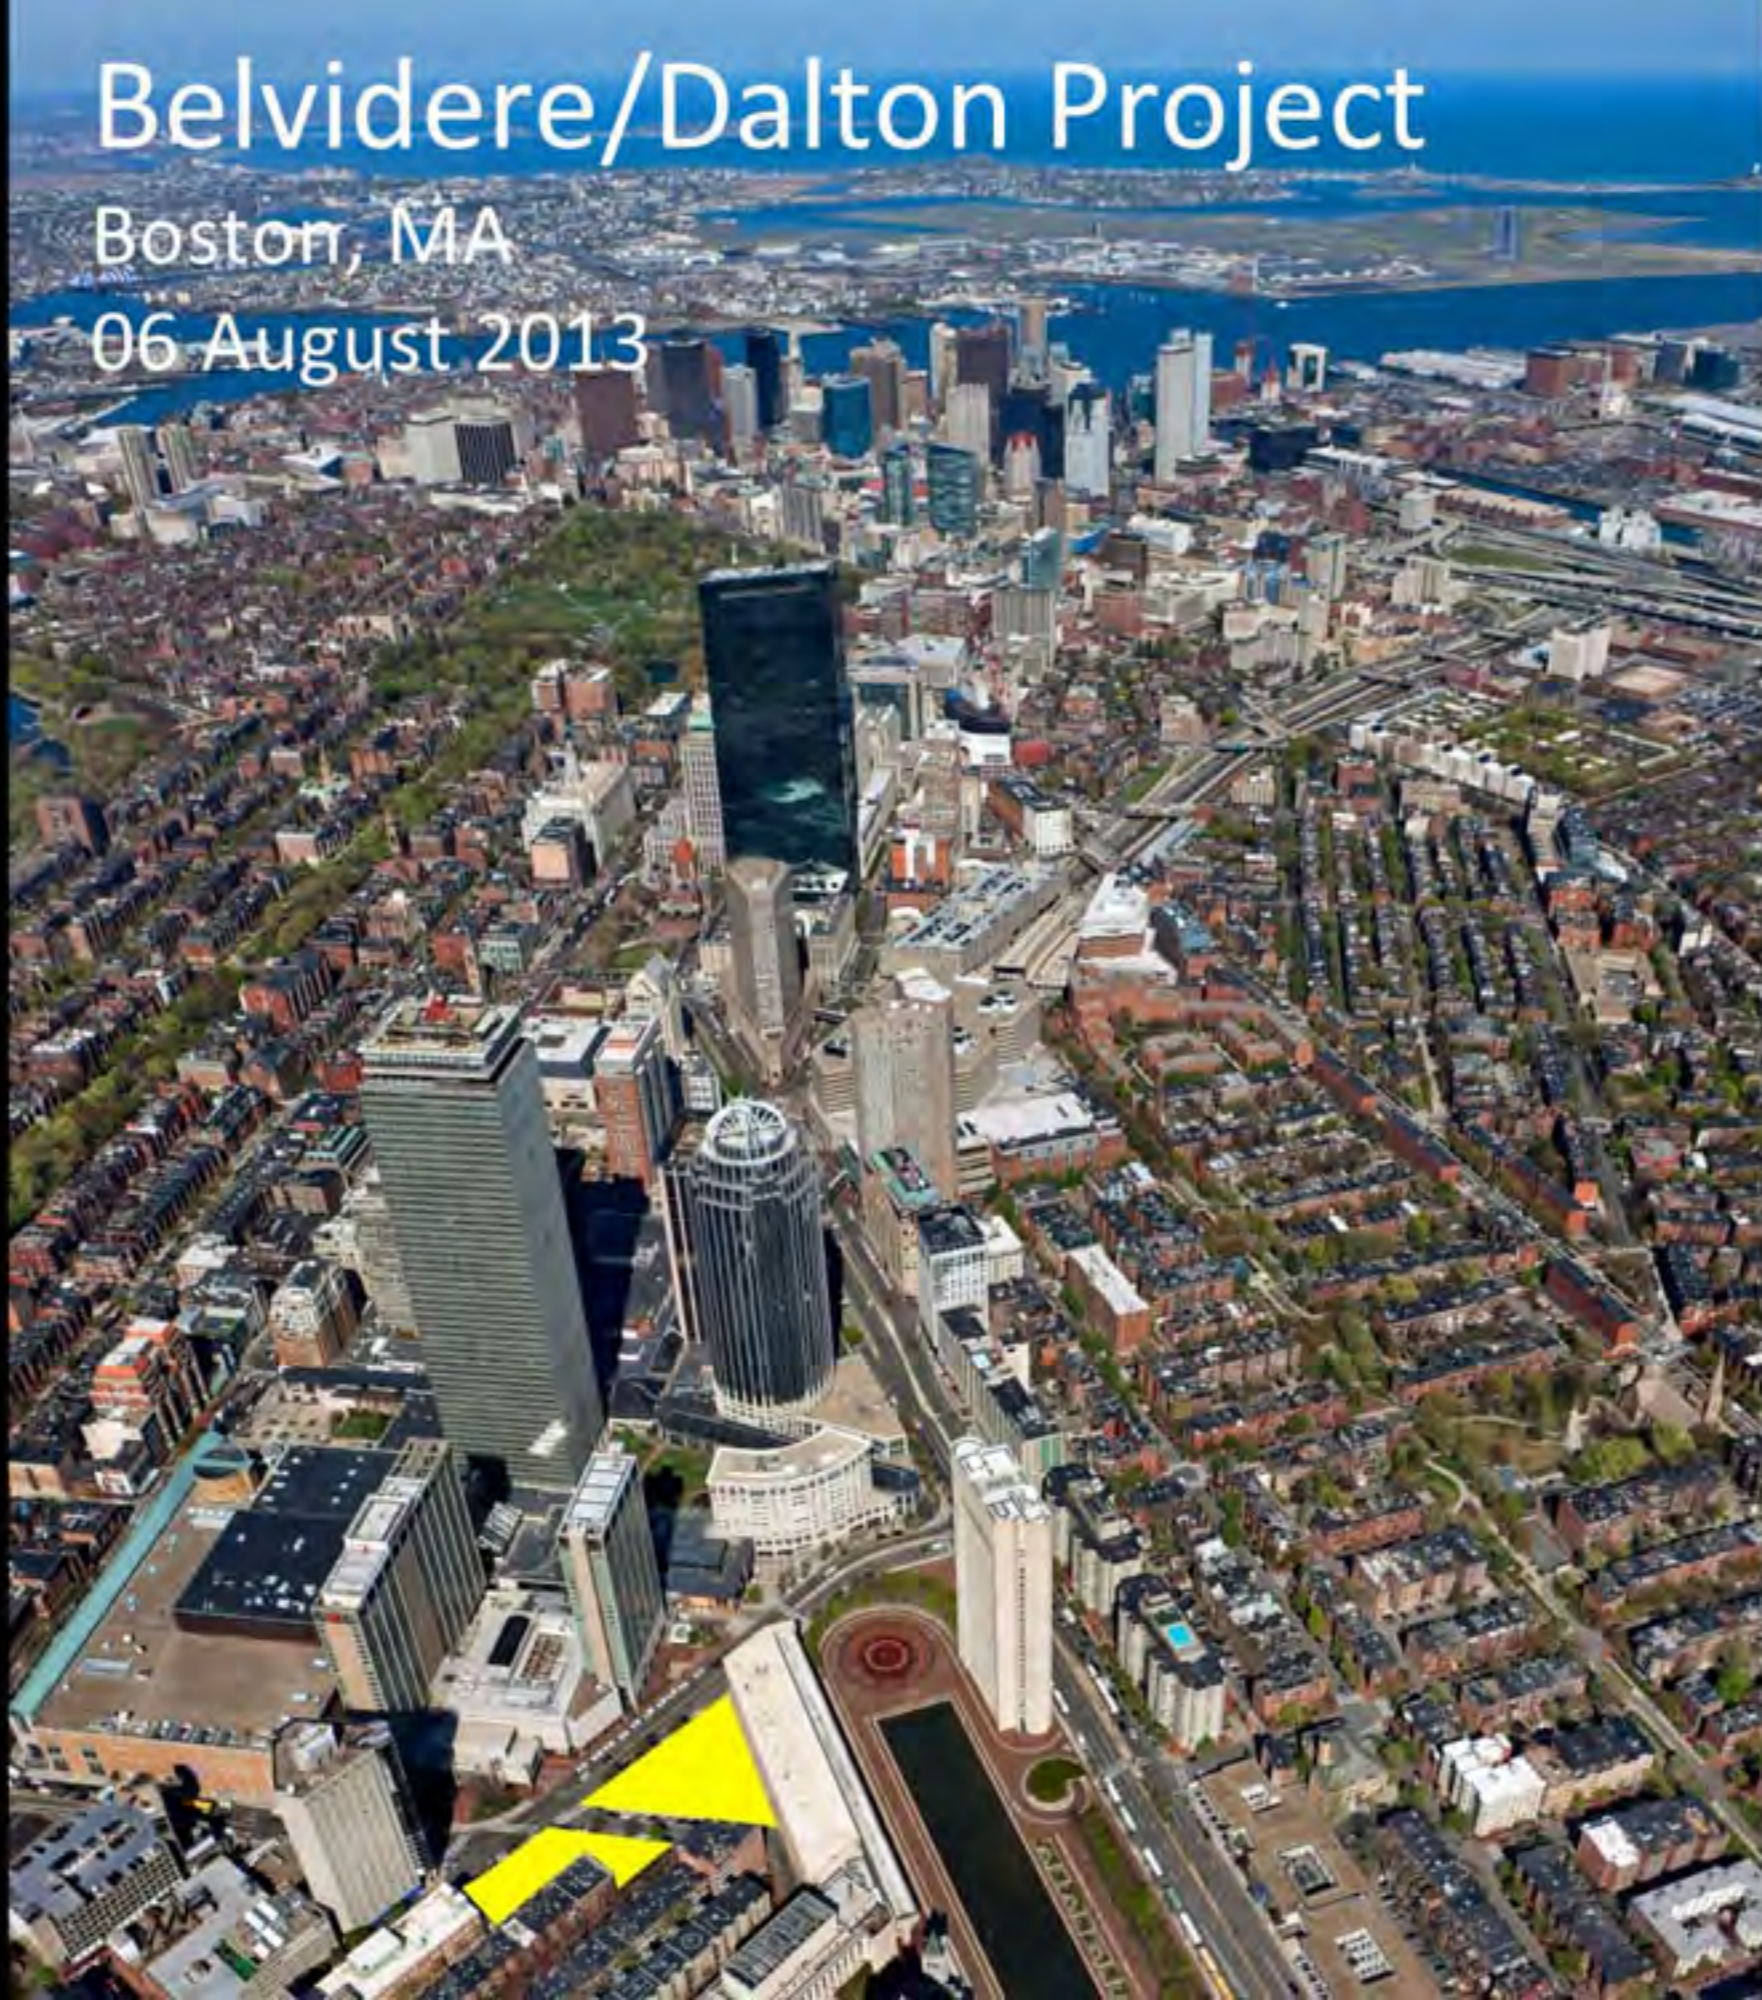

Belvidere/Dalton Project

Boston, MA

06 August 2013