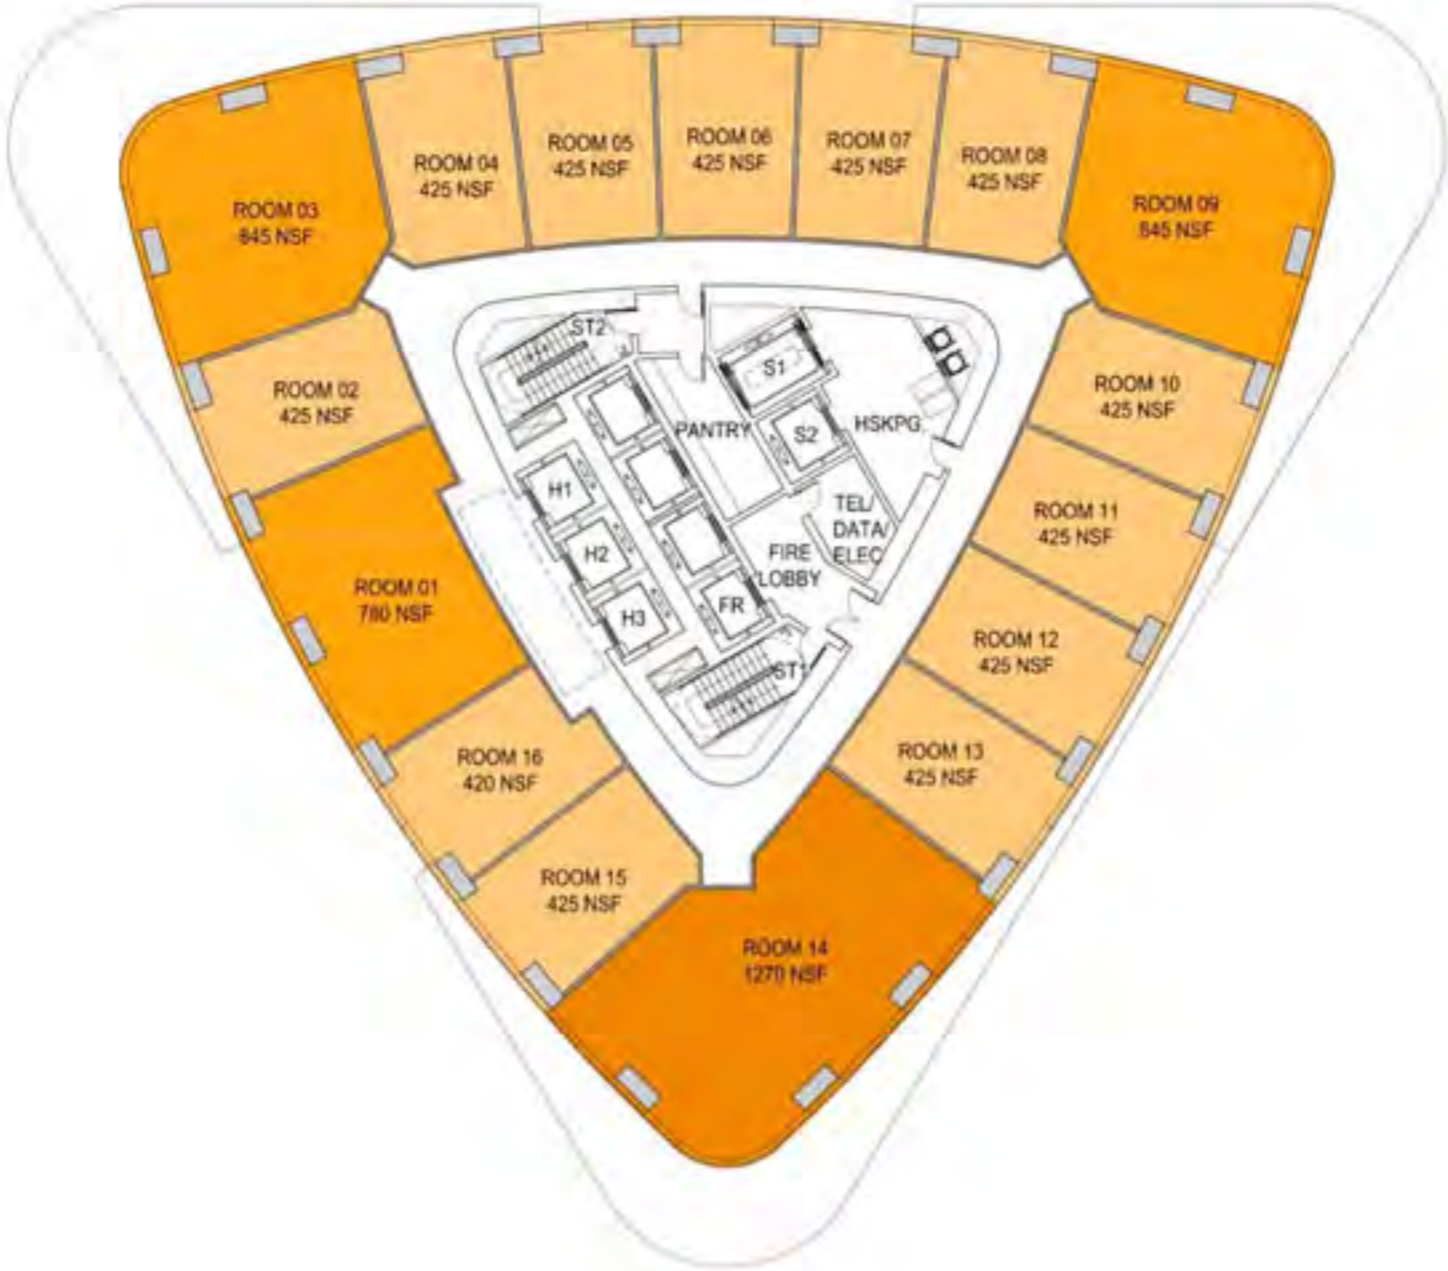

Belvidere/Dalton Project

Boston, MA

06 August 2013

Belvidere/Dalton Mid-Rise Site

Requested Zoning Code Height of 285' plus Mechanical Penthouse

PDA Master Plan Approved Zoning Code Height of 251' plus Mechanical Penthouse

Belvidere/Dalton High-Rise Site

Requested Zoning Code Height of 691' plus Mechanical Penthouse

PDA Master Plan Approved Zoning Code Height of 512' plus Mechanical Penthouse

Huntington Ave. Site

PDA Master Plan Approved Zoning Code Height of 291' plus Mechanical Penthouse

Residential Floor Plan - 5 Units/Floor

Guest Room Floors 7-19 Plan - 16 Rooms/Floor

HILTON HOTEL

SHERATON HOTEL

MID-RISE

HIGH-RISE

COLONNADE

BELVIDERE/DALTON PARK
MVVA

BELVIDERE STREET

Section A