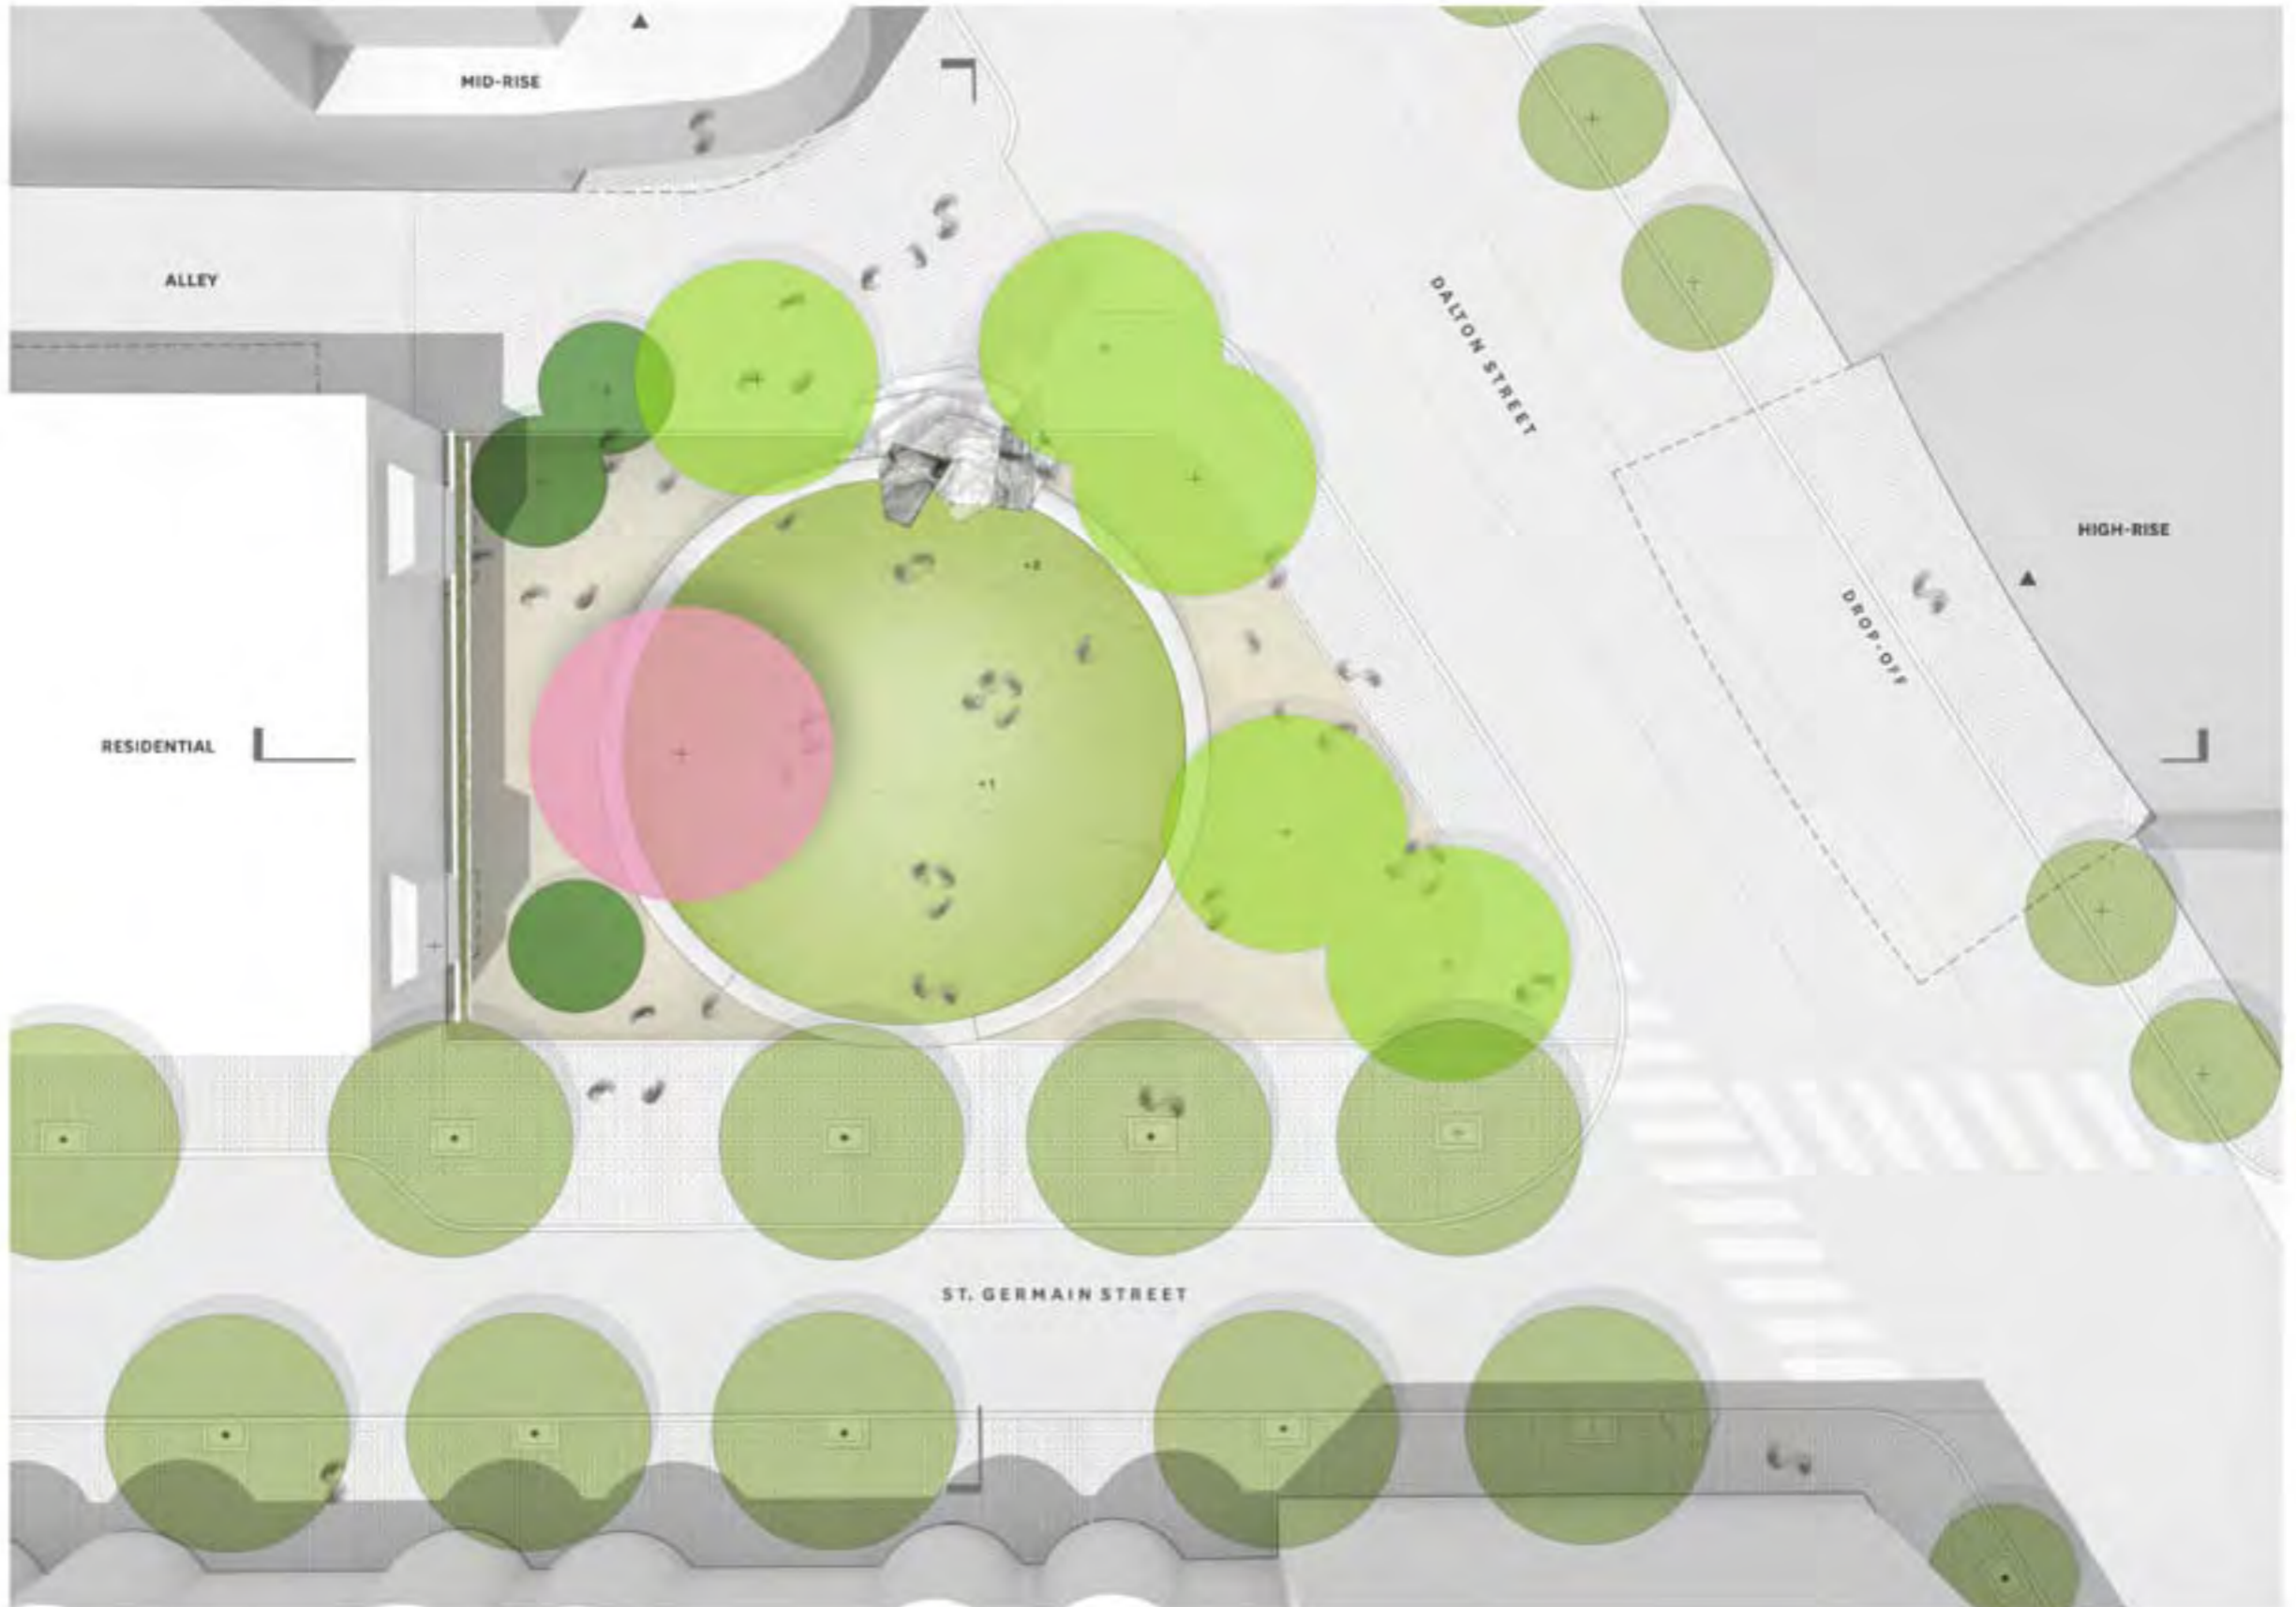

Belvidere/Dalton High-Rise Site

Requested Zoning Code Height of 691' plus Mechanical Penthouse

PDA Master Plan Approved Zoning Code Height of 512' plus Mechanical Penthouse

Huntington Ave. Site

PDA Master Plan Approved Zoning Code Height of 291' plus Mechanical Penthouse

SITE PLAN

BELVIDERE/DALTON PARK
MVVA

SITE PLAN

BELVIDERE/DALTON PARK
MVVA

SITE PLAN

BELVIDERE/DALTON PARK
MVA

SITE PLAN

St. Germain Street

St. Germain St. Boston, MA.

St. Germain St. Paving, Boston, MA.

Plan

1 2 3 4

1 2 3 4

High Limbed Tree Planting

Thornless Honeylocust

Magnolia

Quercus robur 'Fastigiata'
PLANTING

Section A

1600 Pennsylvania Ave, Washington D.C.

Liriope muscari

BELVIDERE/DALTON PARK
MVVA

BELVIDERE STREET TREE PLANT BEDS

HIGH-RISE

London PlaneTree