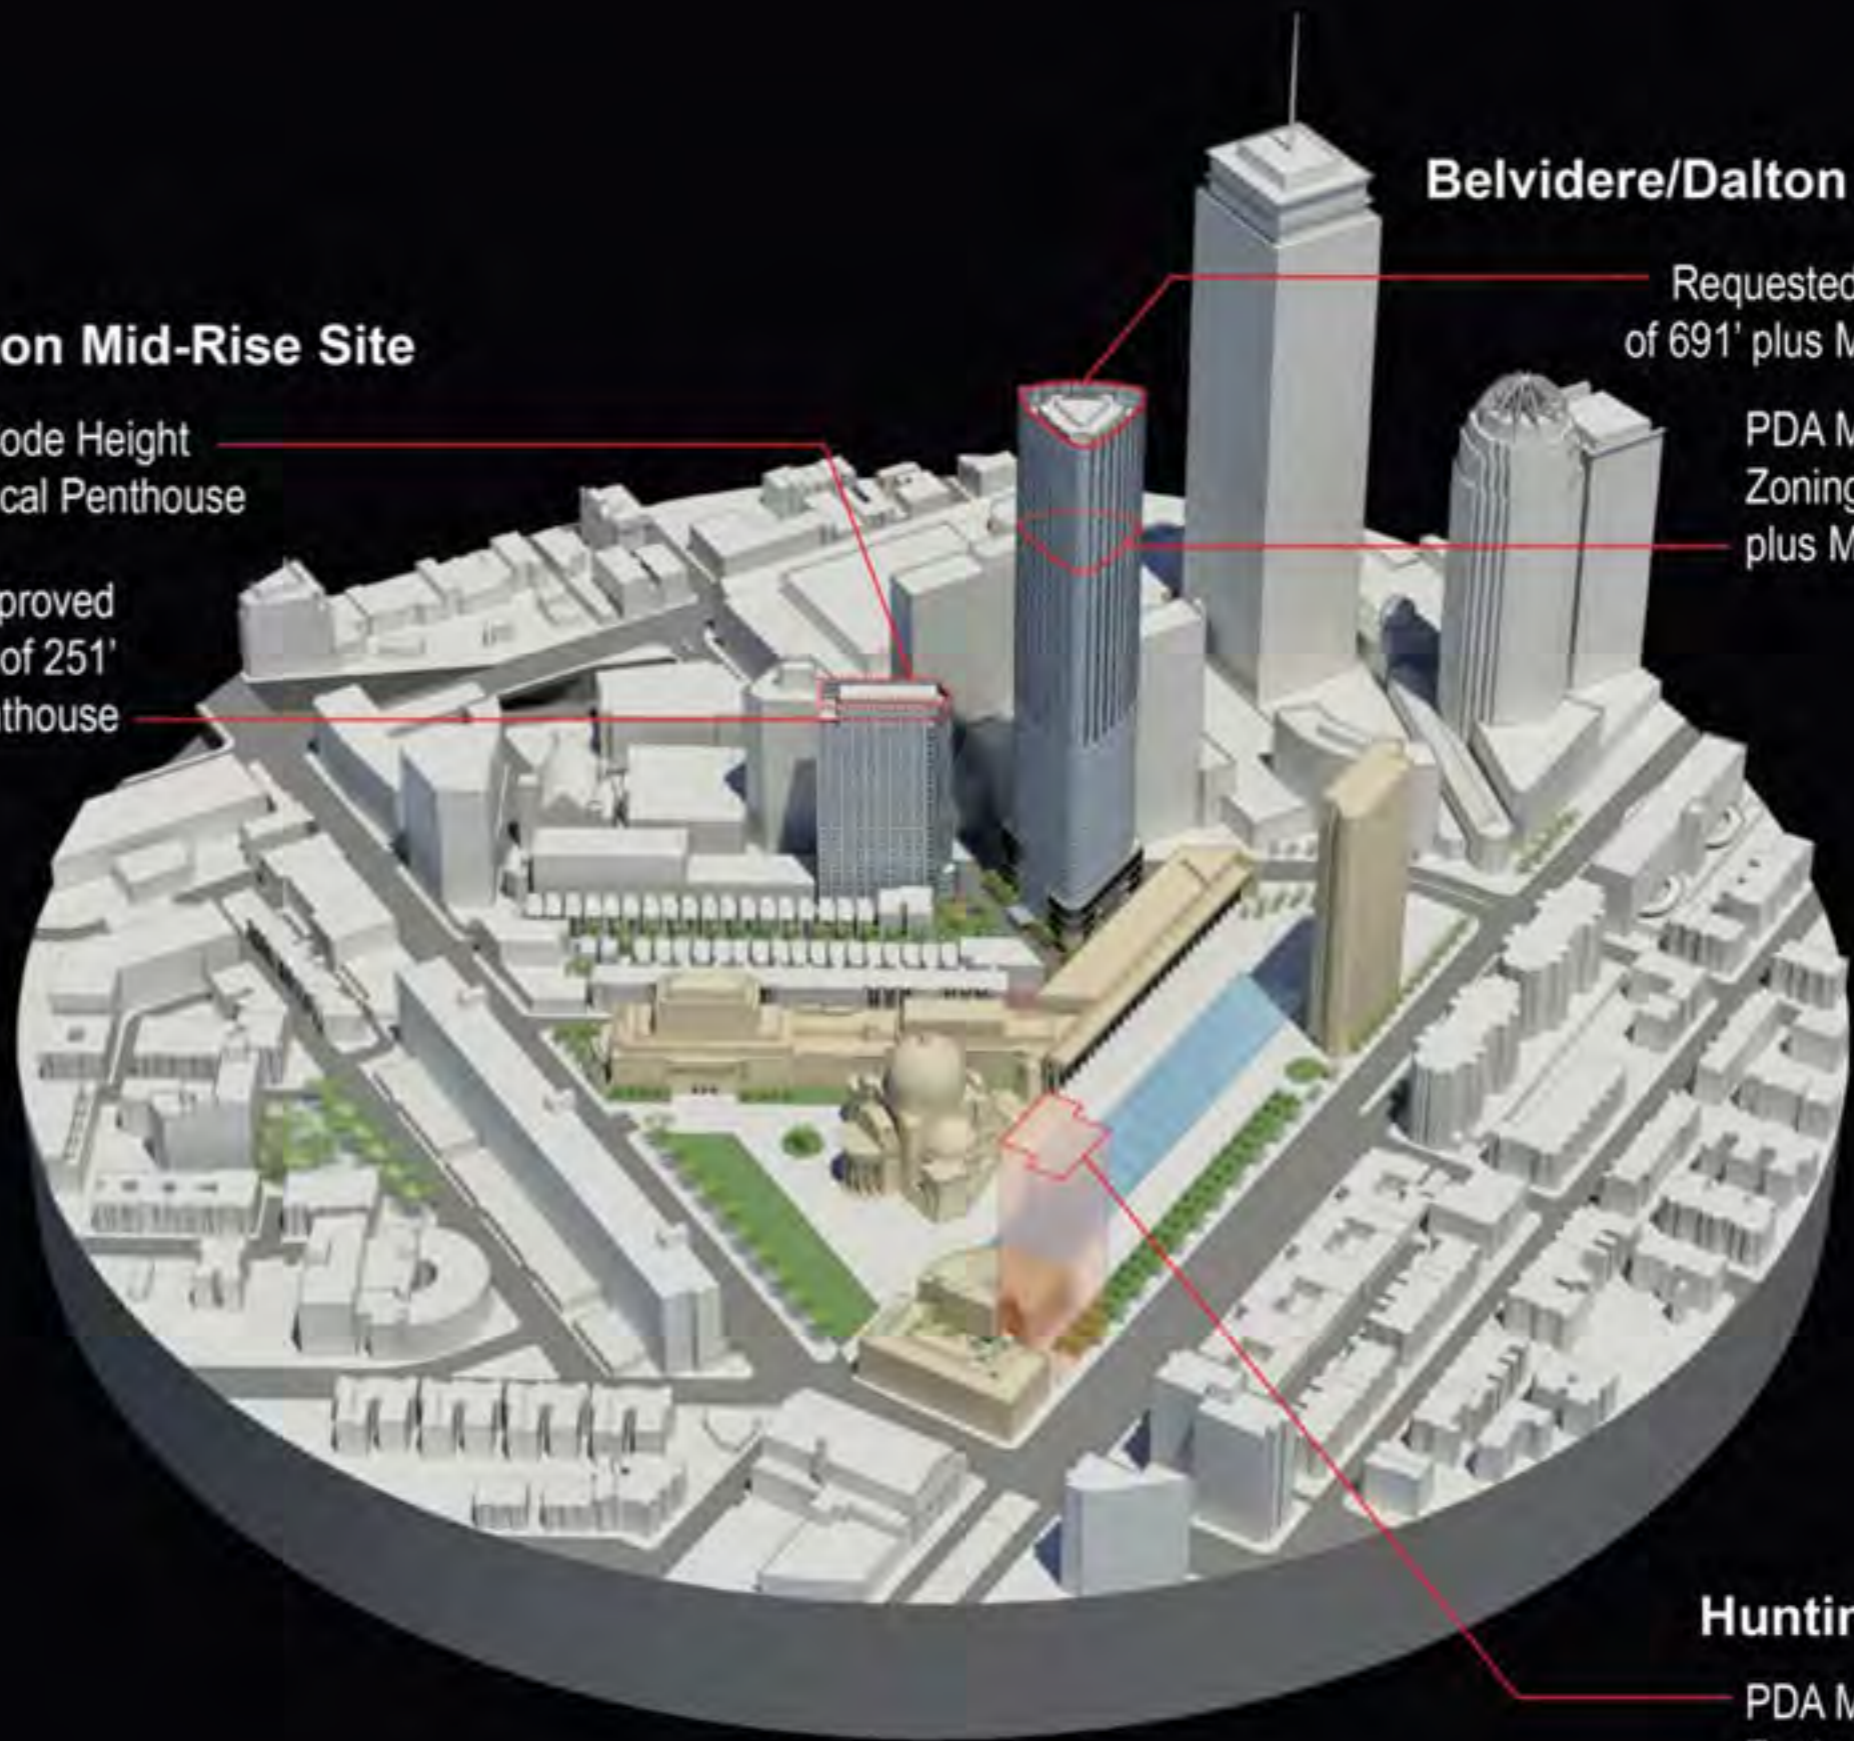

Belvidere/Dalton Mid-Rise Site

Requested Zoning Code Height of 285' plus Mechanical Penthouse

PDA Master Plan Approved Zoning Code Height of 251' plus Mechanical Penthouse

Belvidere/Dalton High-Rise Site

Requested Zoning Code Height of 691' plus Mechanical Penthouse

PDA Master Plan Approved Zoning Code Height of 512' plus Mechanical Penthouse

Huntington Ave. Site

PDA Master Plan Approved Zoning Code Height of 291' plus Mechanical Penthouse