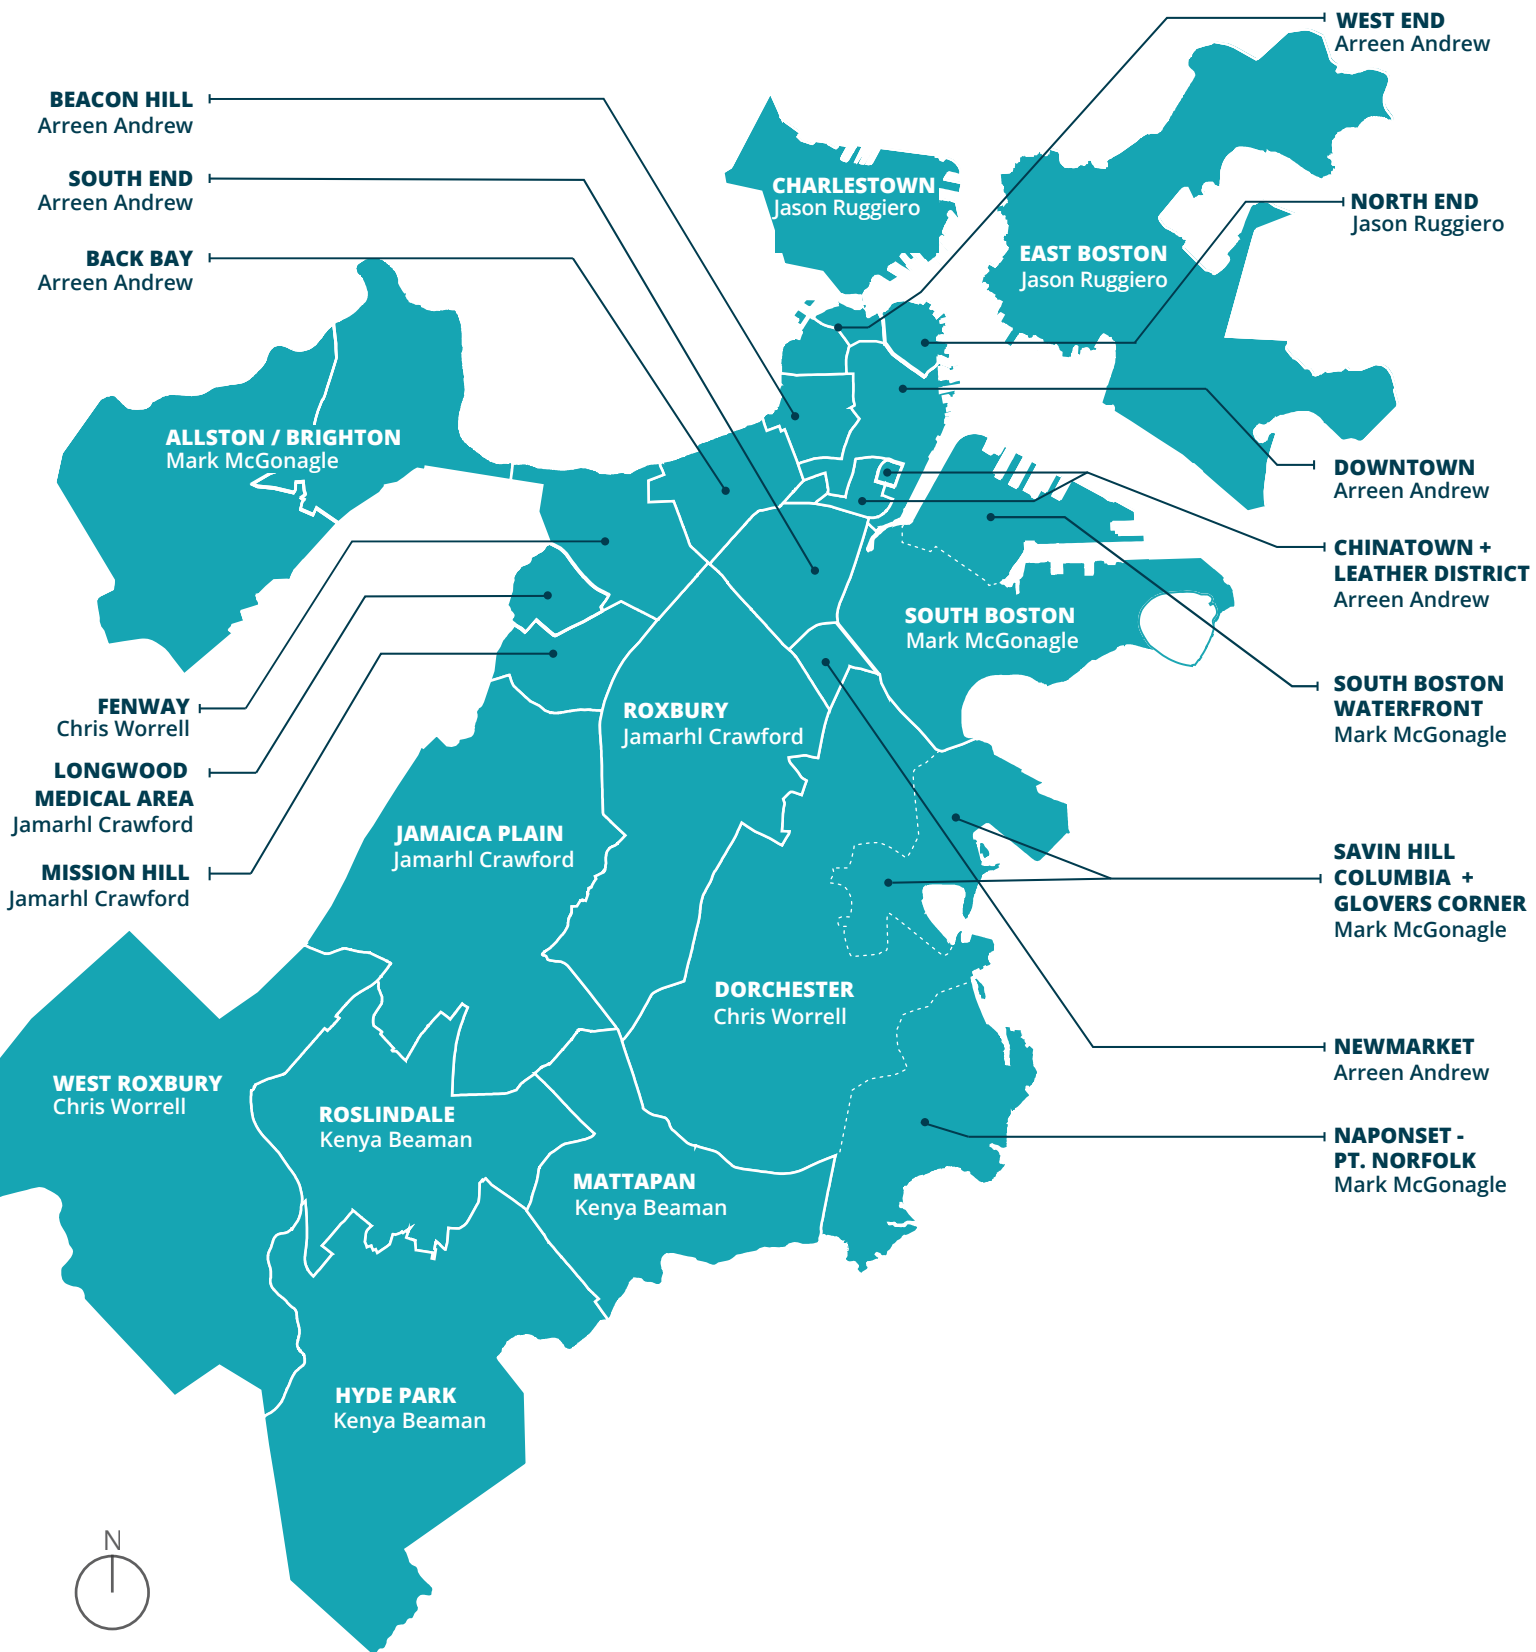

Community Engagement Managers by Geography

Community Engagement Managers by Geography

Neighborhood	Manager	Email
Allston-Brighton	Mark McGonagle	mark.mcgonagle@boston.gov
Back Bay	Arreen Andrew	arreen.l.andrew@boston.gov
Beacon Hill	Arreen Andrew	arreen.l.andrew@boston.gov
Charlestown	Jason Ruggiero	jason.ruggiero@boston.gov
Chinatown	Arreen Andrew	arreen.l.andrew@boston.gov
Dorchester	Chris Worrell	christopher.worrell@boston.gov
Dorchester - Savin Hill, Columbia, Glovers Corner	Mark McGonagle	mark.mcgonagle@boston.gov
Dorchester- Neponset Pt. Norfolk	Mark McGonagle	mark.mcgonagle@boston.gov
Downtown	Arreen Andrew	arreen.l.andrew@boston.gov
East Boston	Jason Ruggiero	jason.ruggiero@boston.gov
Fenway	Chris Worrell	christopher.worrell@boston.gov
Hyde Park	Kenya Beaman	kenya.p.beaman@boston.gov
Jamaica Plain	Jamarhl Crawford	jamarhl.crawford@boston.gov
Longwood Medical Area	Jamarhl Crawford	jamarhl.crawford@boston.gov
Mattapan	Kenya Beaman	kenya.p.beaman@boston.gov
Mission Hill	Jamarhl Crawford	jamarhl.crawford@boston.gov
Newmarket	Arreen Andrew	arreen.l.andrew@boston.gov
North End	Jason Ruggiero	jason.ruggiero@boston.gov
Roslindale	Kenya Beaman	kenya.p.beaman@boston.gov
Roxbury	Jamarhl Crawford	jamarhl.crawford@boston.gov
South Boston	Mark McGonagle	mark.mcgonagle@boston.gov
South Boston Waterfront	Mark McGonagle	mark.mcgonagle@boston.gov
South End	Arreen Andrew	arreen.l.andrew@boston.gov
West End	Arreen Andrew	arreen.l.andrew@boston.gov
West Roxbury	Chris Worrell	christopher.worrell@boston.gov