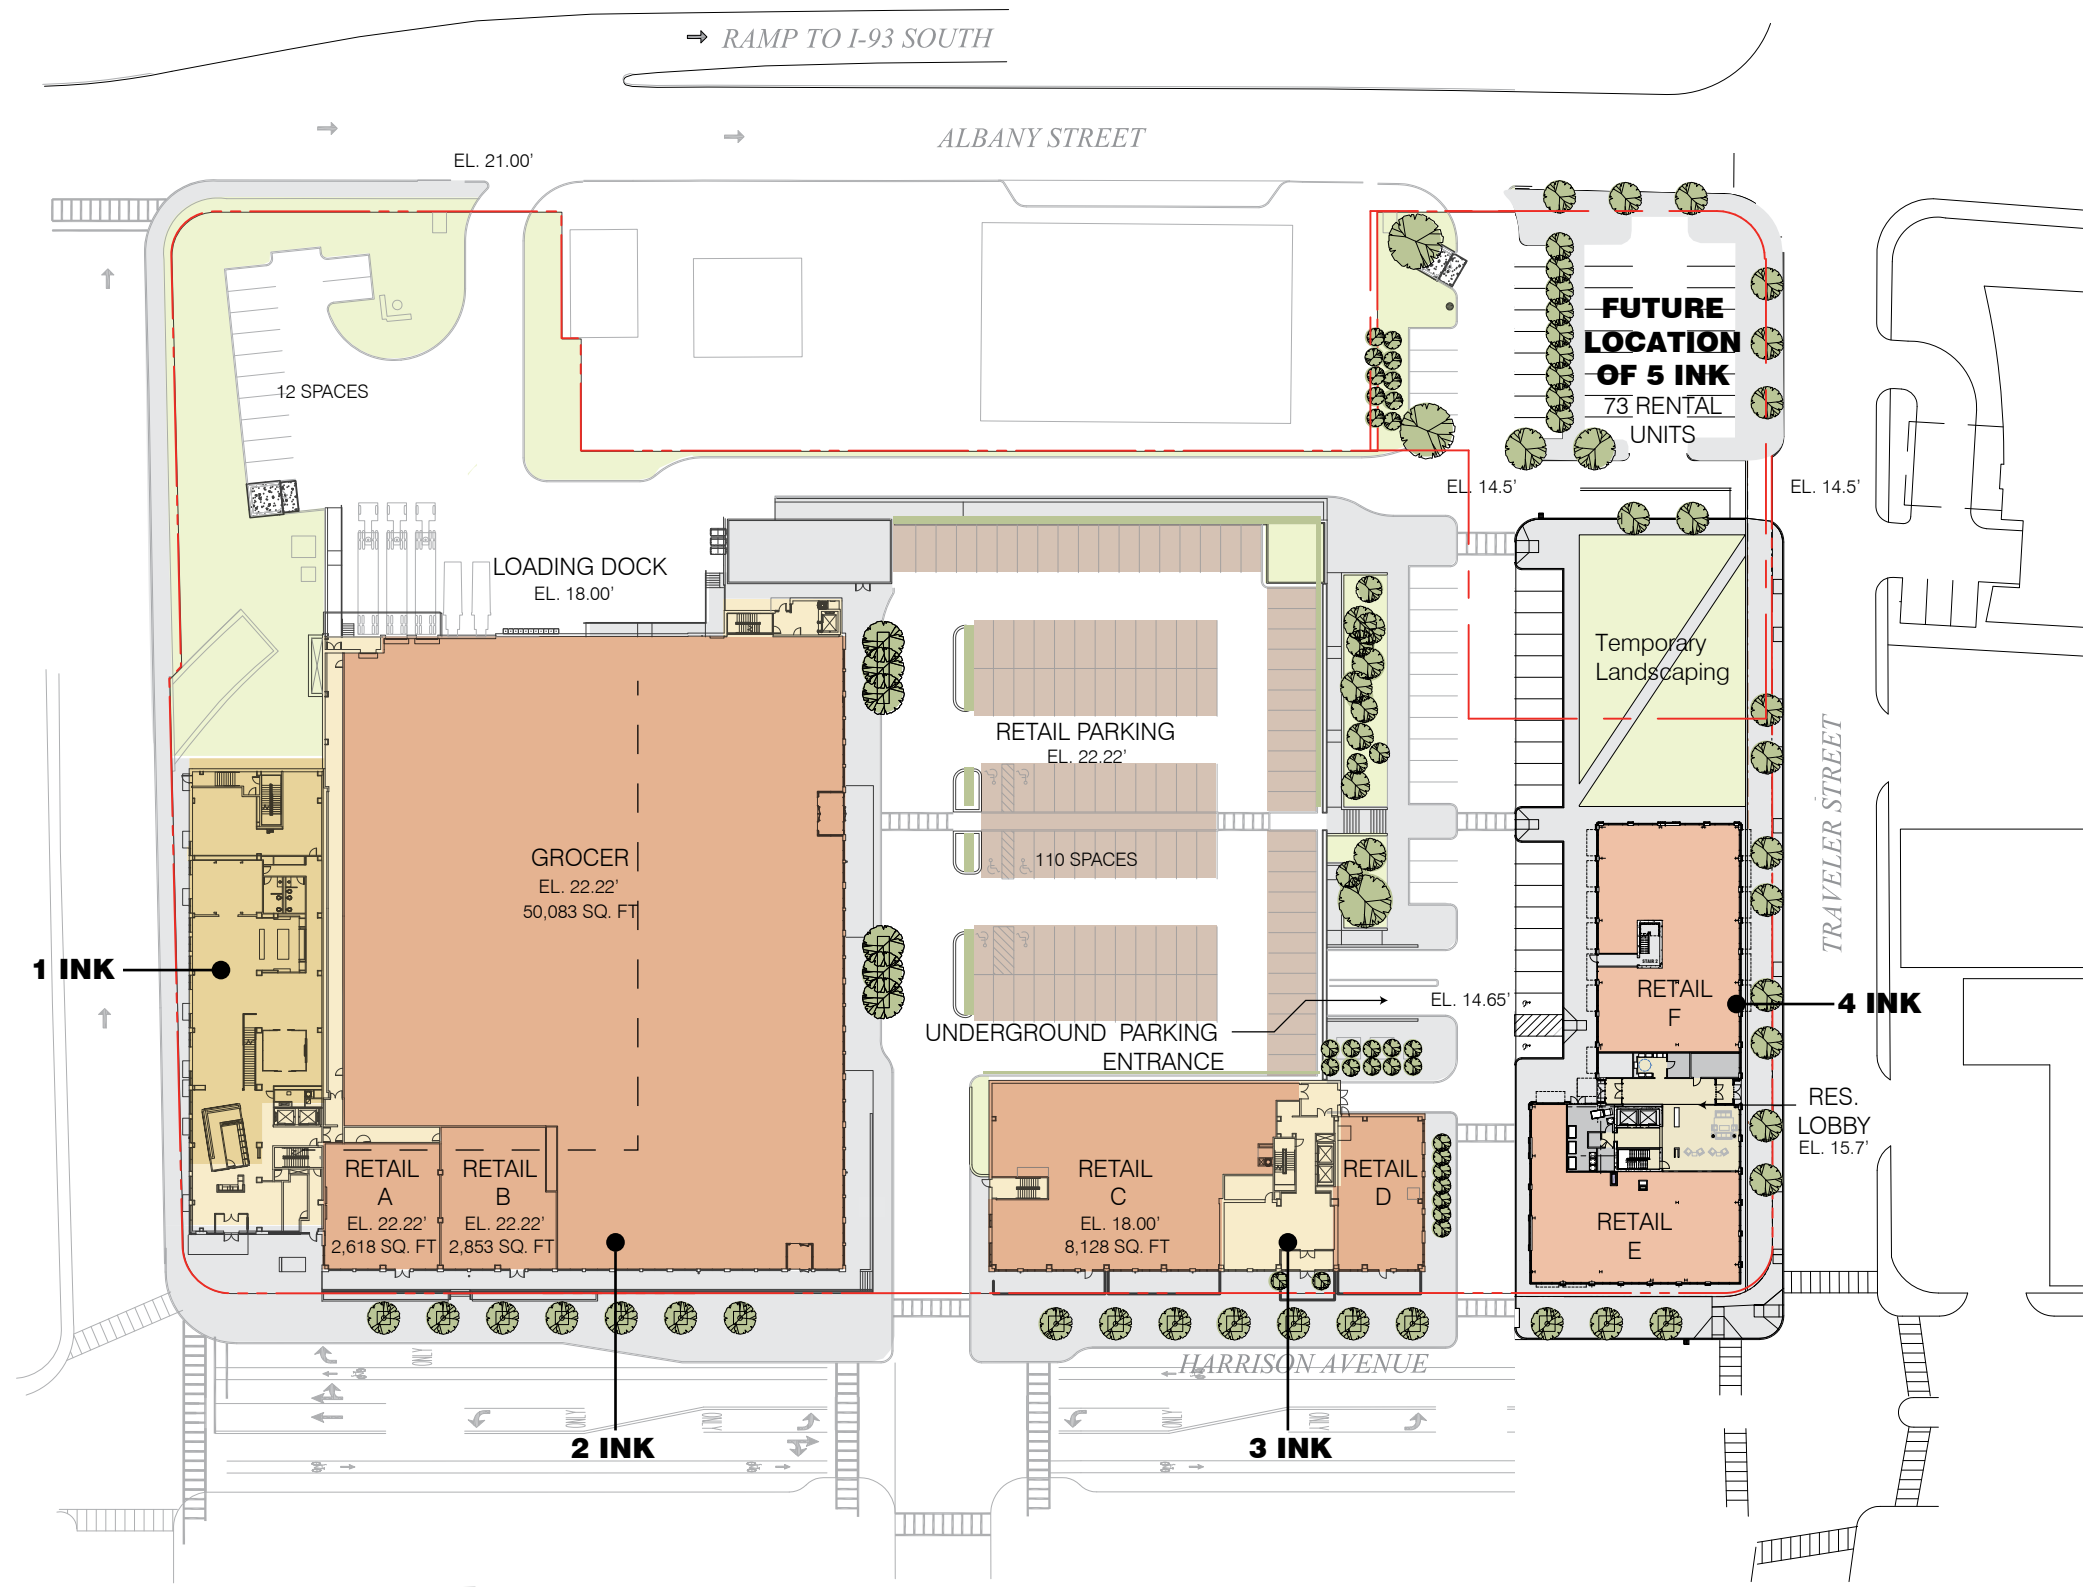

INK BLOCK BUILDING 4 PROPOSAL  
AUGUST 28, 2013

300 HARRISON AVENUE  
Boston, MA

Aerial view  
AUGUST 28, 2013

ELKUS | MANFREDI  
ARCHITECTS

300 HARRISON AVENUE  
Boston, MA

Existing Aerial Rendering  
AUGUST 28, 2013

ELKUS | MANFREDI  
ARCHITECTS

300 HARRISON AVENUE  
Boston, MA

Proposed Aerial View  
AUGUST 28, 2013

ELKUS | MANFREDI  
ARCHITECTS

300 HARRISON AVENUE  
Boston, MA

Ground Level Plan  
AUGUST 28, 2013

ELKUS | MANFREDI  
ARCHITECTS

300 HARRISON AVENUE  
Boston, MA

Typical Upper Level Plan  
AUGUST 28, 2013

ELKUS | MANFREDI  
ARCHITECTS

300 HARRISON AVENUE  
Boston, MA

Harrison Avenue Elevation  
AUGUST 28, 2013

ELKUS | MANFREDI  
ARCHITECTS