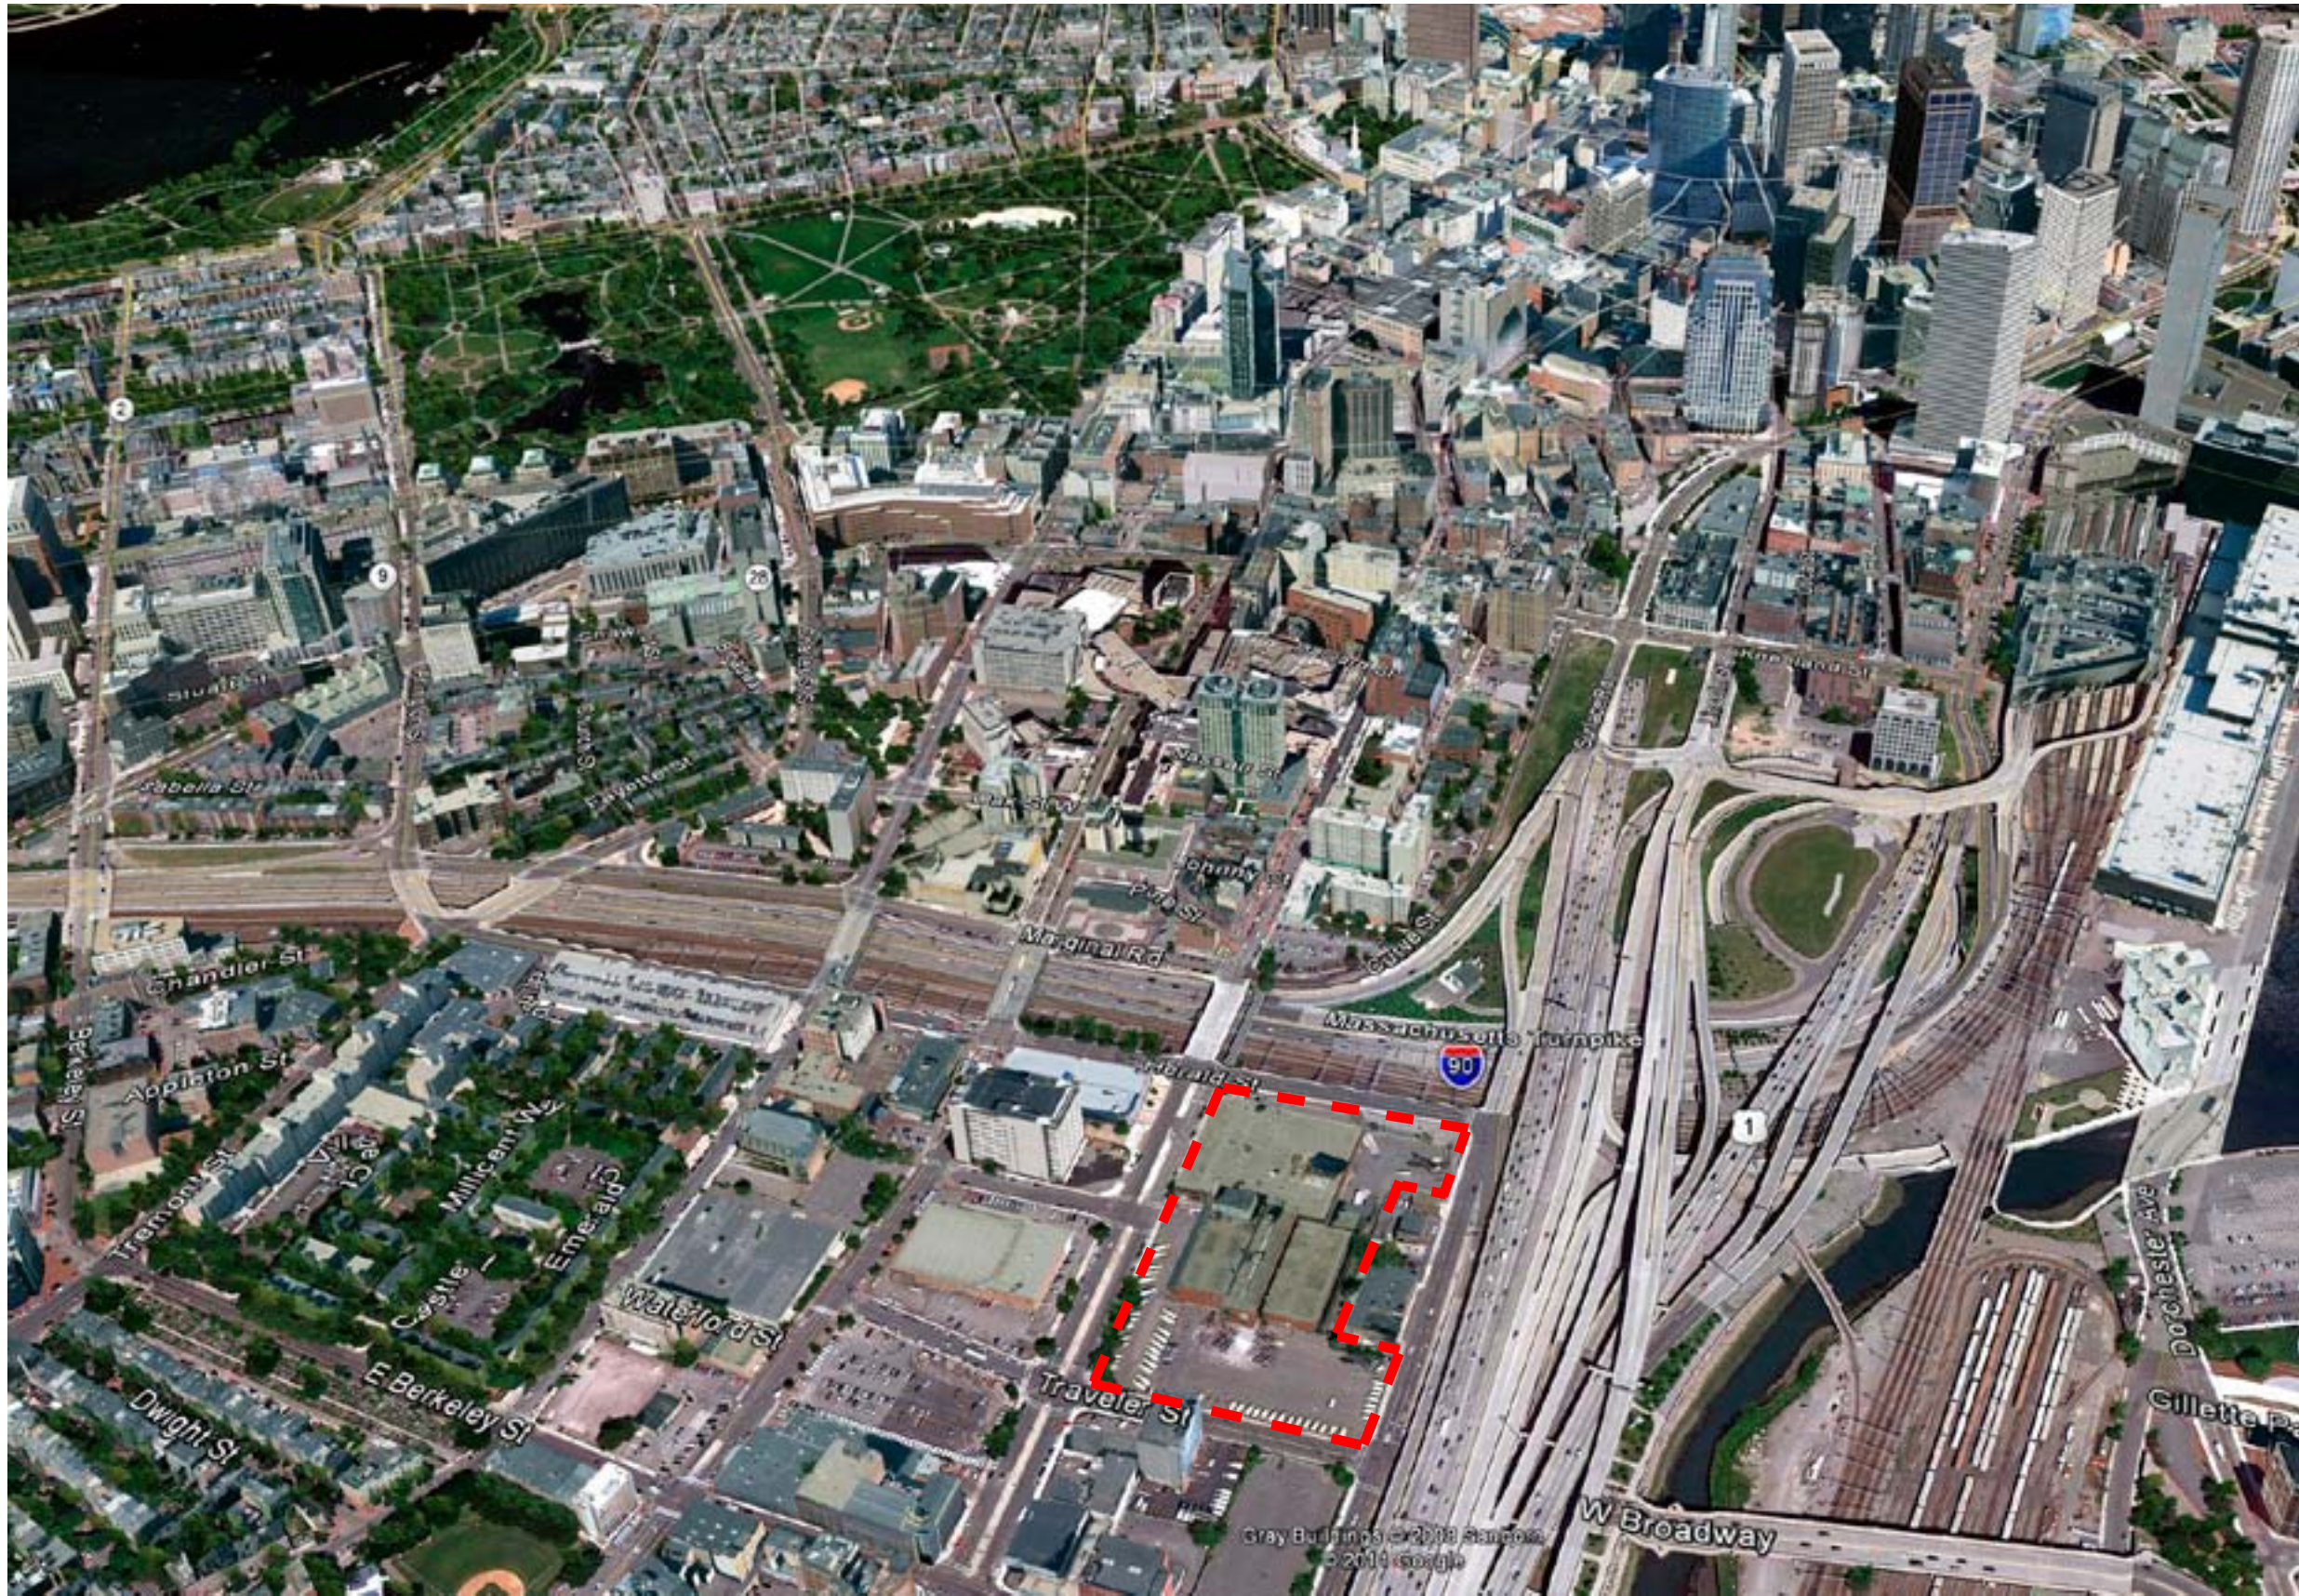

INK BLOCK BUILDING 4 PROPOSAL  
AUGUST 28, 2013

300 HARRISON AVENUE  
Boston, MA

Aerial view  
AUGUST 28, 2013

ELKUS | MANFREDI  
ARCHITECTS

300 HARRISON AVENUE  
Boston, MA

Existing Aerial Rendering  
AUGUST 28, 2013

ELKUS | MANFREDI  
ARCHITECTS

300 HARRISON AVENUE  
Boston, MA

Proposed Aerial View  
AUGUST 28, 2013

ELKUS | MANFREDI  
ARCHITECTS

300 HARRISON AVENUE  
Boston, MA

Ground Level Plan  
AUGUST 28, 2013

ELKUS | MANFREDI  
ARCHITECTS

300 HARRISON AVENUE  
Boston, MA

Typical Upper Level Plan  
AUGUST 28, 2013

ELKUS | MANFREDI  
ARCHITECTS

300 HARRISON AVENUE  
Boston, MA

Harrison Avenue Elevation  
AUGUST 28, 2013

ELKUS | MANFREDI  
ARCHITECTS