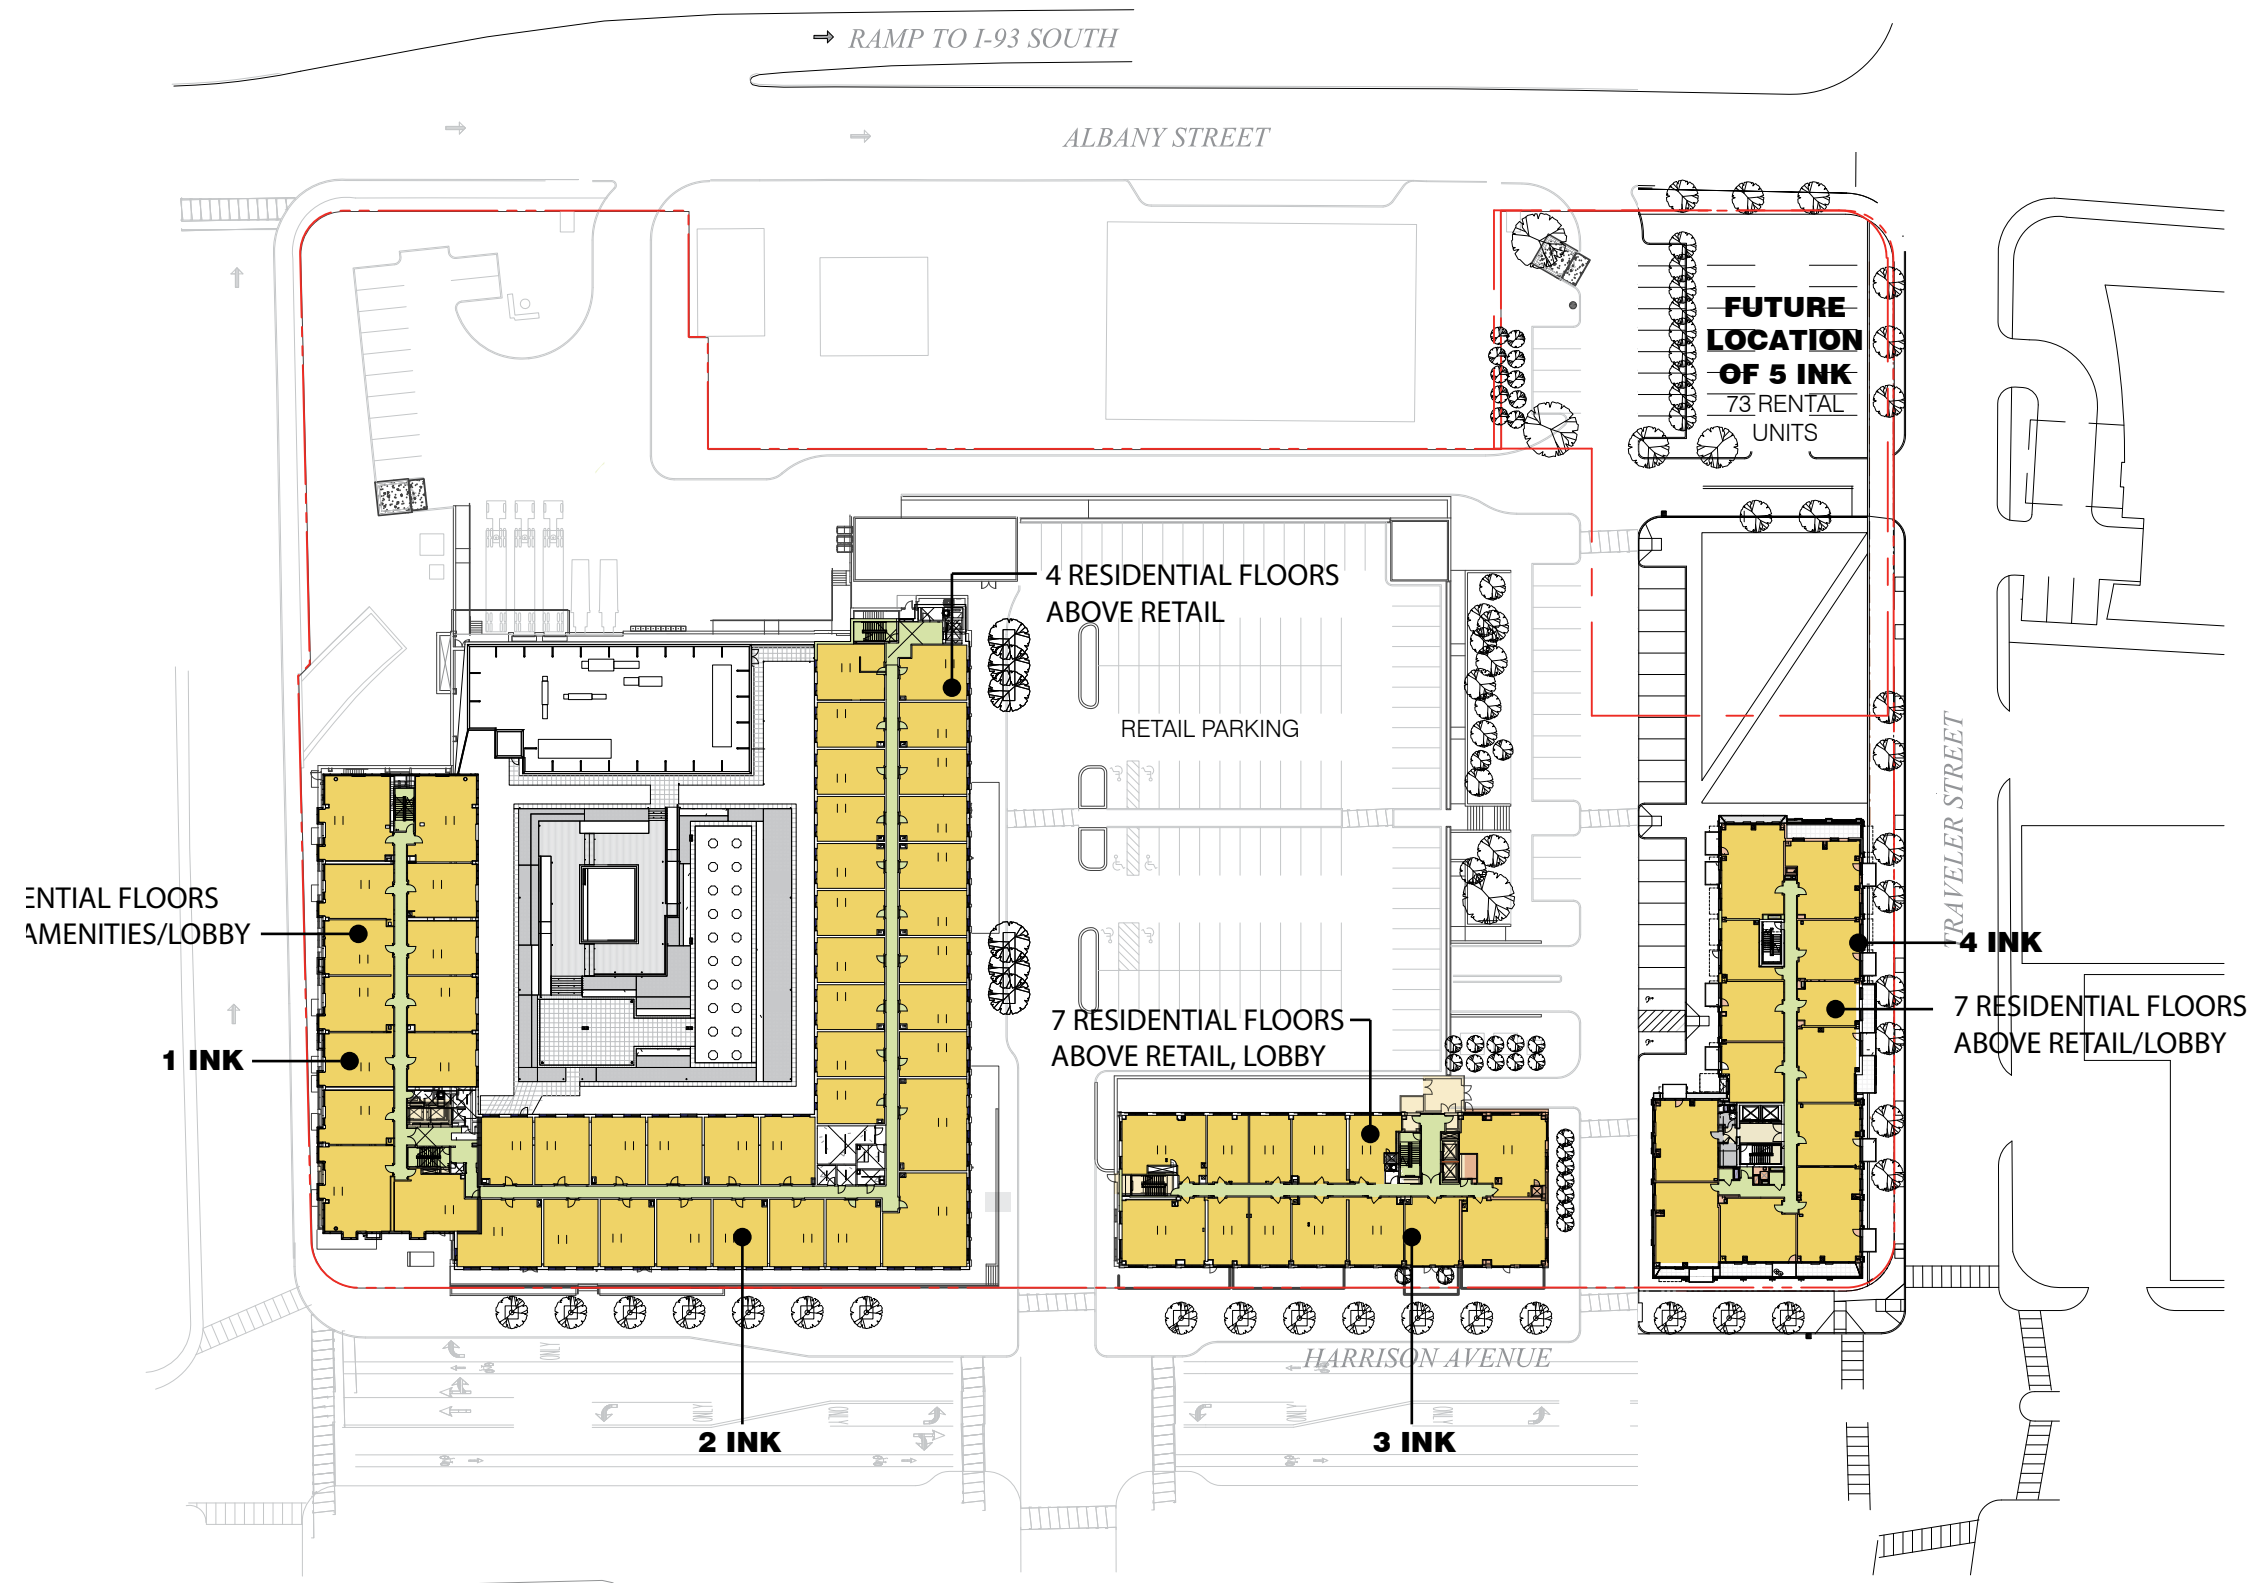

ELKUS | MANFREDI  
ARCHITECTS

300 HARRISON AVENUE  
Boston, MA

Proposed Aerial View  
AUGUST 28, 2013

ELKUS | MANFREDI  
ARCHITECTS

300 HARRISON AVENUE  
Boston, MA

Ground Level Plan  
AUGUST 28, 2013

ELKUS | MANFREDI  
ARCHITECTS